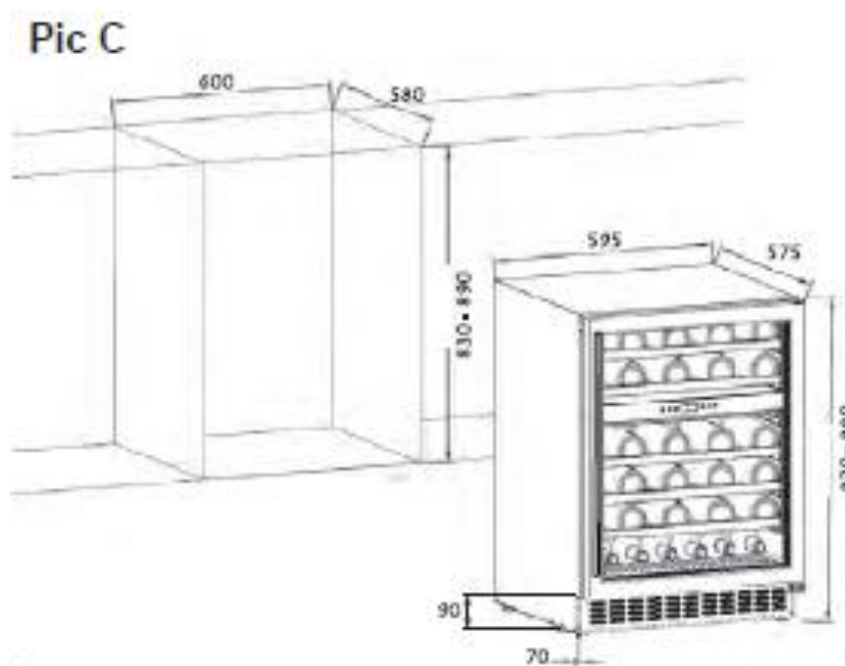

Product Data Sheet

Prima Code	PRWC410
Description	60cm Wine Cooler
Colour	Black
EAN Code	5054913519192
Bottle capacity	46 Bordeaux Bottles
Features	Reversible door
	Digital temperature display
	Adjustable thermostat
	°C or °F display option – Dual Zone
	Temperature warning alarm
	Exterior Black handle
	Internal light
	Total No Frost
Replaceable door gaskets	
Door	Reversible black glass
Legs	Adjustable front & rear
Shelves	5 x Beech timber shelves
Energy Rating	G
Gross capacity	131L
Net capacity	128L
Maximum noise level	39dB(A)
Upper Zone range	4-12°C
Lower Zone range	12-22°C
Connection rating (W)	70
Current (A)	0.6
Power supply	13A
Refrigerant type	R600a
Connection	UK Plug
Product Height (mm)	820 (extends to 870)
Product Width (mm)	595
Product Depth (mm)	575
Guarantee	5 Year parts & 2 year labour