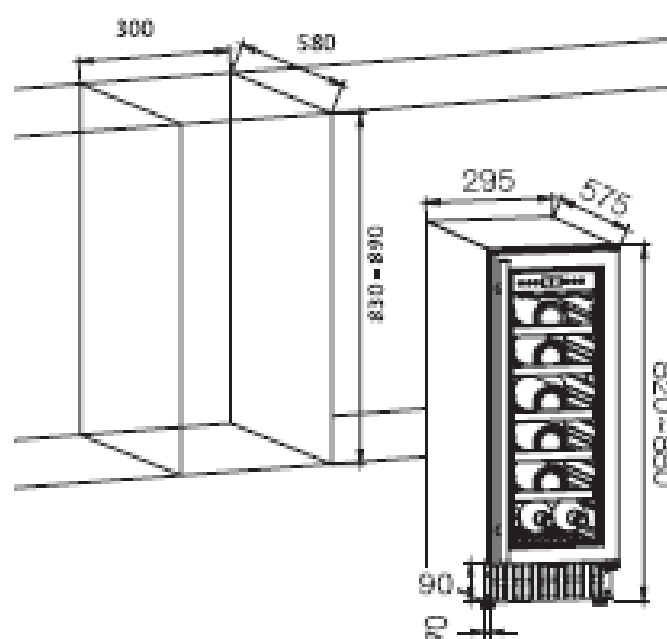

# Product Data Sheet

Prima Code	PRWC408
Description	30cm Wine Cooler
Colour	Black
EAN Code	5054913519178
Bottle capacity	18 Bordeaux Bottles
Features	Reversible door
	Digital temperature display
	Adjustable thermostat
	°C or °F display option
	Temperature warning alarm
	Exterior black handle
	Internal light
	Total No Frost
Replaceable door gaskets	
Door	Reversible black glass
Legs	Adjustable front & rear
Shelves	5 x Beech timber shelves
Energy Rating	F
Gross capacity	61L
Net capacity	60L
Maximum noise level	39dB(A)
Temperature range	4-22°C
Connection rating (W)	70
Current (A)	0.6
Power supply	13A
Refrigerant type	R600a
Connection	UK Plug
Product Height (mm)	820 (extends to 870)
Product Width (mm)	295
Product Depth (mm)	575
Guarantee	5 Year parts & 2 year labour