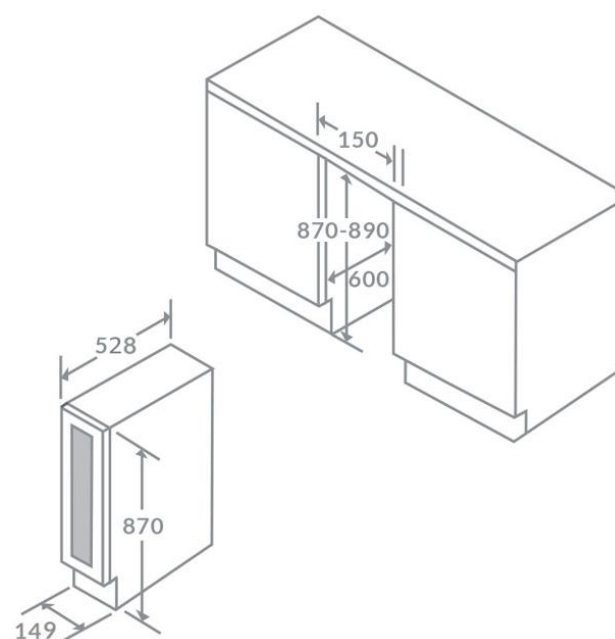

Product Data Sheet

Prima Code	PRWC401
Description	15cm Wine Cooler
Colour	Stainless Steel
EAN Code	5054913434143
Bottle capacity	7 Bordeaux Bottles
Features	Reversible door
	Digital temperature display
	Adjustable thermostat
	°C or °F display option
	Temperature warning alarm
	Exterior stainless steel handle
	Internal light
	Auto defrost
	Replaceable door gaskets
Door	Reversible with stainless steel frame
Legs	Adjustable front & rear
Shelves	Wooden
Gross capacity	23L
Net capacity	22L
Maximum noise level	41dB(A)
Temperature range	4-20°C
Connection rating (W)	70
Current (A)	0.6
Power supply	13A
Refrigerant type	R600a
Connection	UK Plug
Product Height (mm)	870
Product Width (mm)	149
Product Depth (mm)	528
Weight (kg)	17.5
Guarantee	5 Year parts & 2 year labour