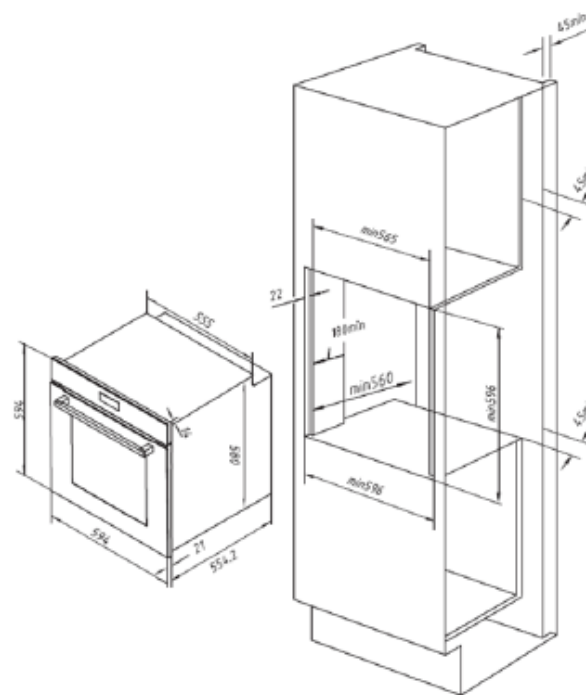

# Product Data Sheet

**prima**<sup>+</sup>  
The Smarter Choice™

Prima Code	PRSO114
Description	Prima single electric fan assisted oven
Colour	Black, Black steel
EAN Code	5054913519147
No. of cooking Functions:	6
Cooking Functions	Top/Bottom Elements
	Grill
	Fan & Grill
	Defrost
	Fast cooking
	Delicate cooking
Features	Digital timer & clock
	'Easy-remove' inner glass panel
	1 chrome shelf
	1 grill pan & trivet
	5 shelves
	Removable side racks
	Removable Double glazed door
Display	White
Controls	Mechanical/Touch
Timer	Digital 24 hour timer
Net Capacity	72 litres
Gross Capacity	82 litres
Connection cable length	150cm
Maximum Connecion	2800W
Electrical Voltage	220 - 240V
Frequency	50/60Hz
Fuse rating	13A (Plug)
Energy Rating	A
Product Height (mm)	595
Product Width (mm)	594
Product Depth (mm)	554 (body) + 21 (frame)
Required Cavity Height (mm)	min 580 / max 596
Required Cavity Width (mm)	min 565 / max 5596
Required Cavity Depth (mm)	min 560
Guaranteed Sales:	0800 8 77 88 99 5 Year parts & 2 year labour