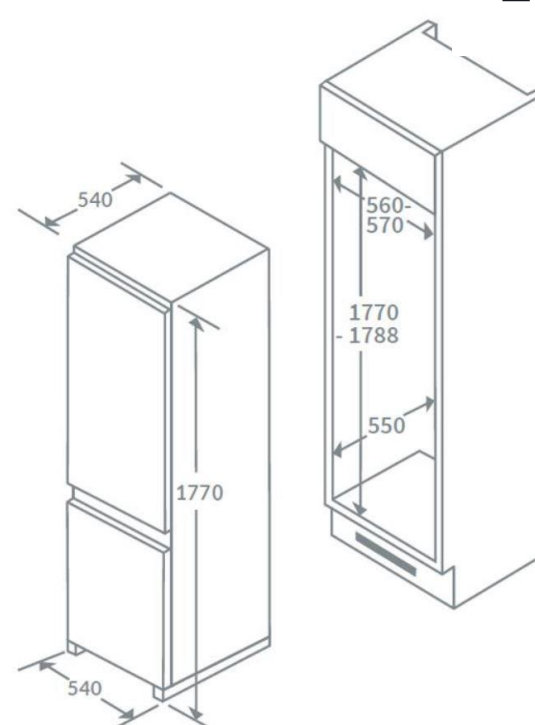

# Product Data Sheet

Prima Code	PRRF703
Description	70-30 Fridge Freezer
Colour	White
EAN Code	5054913510953
Energy Rating	E
Features	Silver trims on shelves & door balconies
	4 glass shelves
	4 door balconies
	2 salad crispers
	3 Drawers
	Ice cube tray
	1 egg tray
	Optional wine rack (PRRF900) Flame retardant metal back
Door	Reversible doors
Hinges	Sliding hinge
Legs	Adjustable at front
Cable Length	170cm
Shelves & balconies	Clear
Gross Capacity	260 litres
Net Capacity	242 litres
Net Capacity - Fridge	182 litres
Net Capacity - Freezer	60 litres
Auto/Manual Fridge	Automatic defrost fridge
Auto/Manual Freezer	Manual defrost freezer
Freezer Rating	****
Maximum Noise Level	39dBA
Temperature Range	0-10°C/-18°C
Energy consumption per 24h	0.56kWh
Energy consumption per annum	205kWh
Power Supply	13A
Refrigerant type	R600a
Connection	UK Plug
Product Height (mm)	1770
Product Width (mm)	540
Product Depth (mm)	540
Guarantee	5 Year parts & 2 year labour