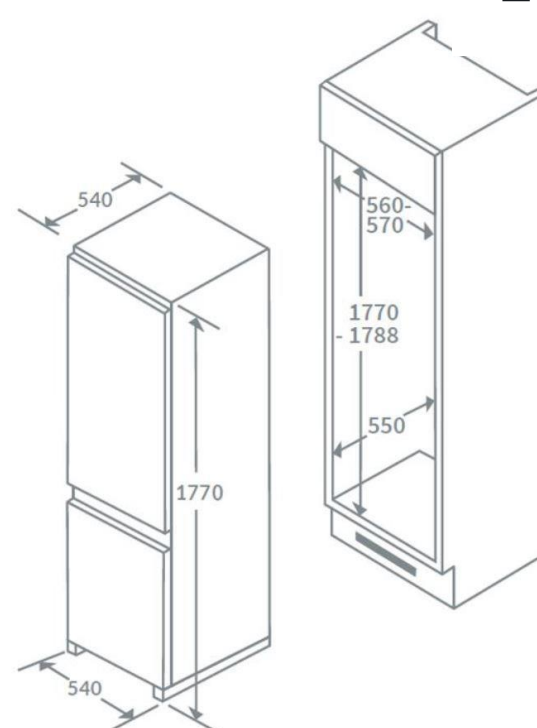

# Product Data Sheet

**prima**<sup>+</sup>  
The Smarter Choice™

Prima Code	PRRF701
Description	70-30 Frost Free Fridge Freezer
Colour	White
EAN Code	5054913510946
Energy Rating	E
Features	Grey trims on shelves & door balconies
	5 glass shelves
	3 door balconies
	1 salad crispers
	3 Drawers
	Ice cube tray
	1 egg tray
	Optional wine rack (PRRF900) Flame retardant metal back
Door	Reversible doors
Hinges	Sliding hinge
Legs	Adjustable at front
Cable Length	170cm
Shelves & balconies	Clear
Gross Capacity	243 litres
Net Capacity	238 litres
Net Capacity - Fridge	182 litres
Net Capacity - Freezer	56 litres
Auto/Manual Fridge	Automatic defrost fridge
Auto/Manual Freezer	Automatic defrost freezer
Freezer Rating	****
Maximum Noise Level	41dBA
Temperature Range	0-10°C/-18°C
Energy consumption per 24h	0.56kWh
Energy consumption per annum	207kWh
Power Supply	13A
Refrigerant type	R600a
Connection	UK Plug
Product Height (mm)	1770
Product Width (mm)	540
Product Depth (mm)	540
Guarantee	5 Year parts & 2 year labour