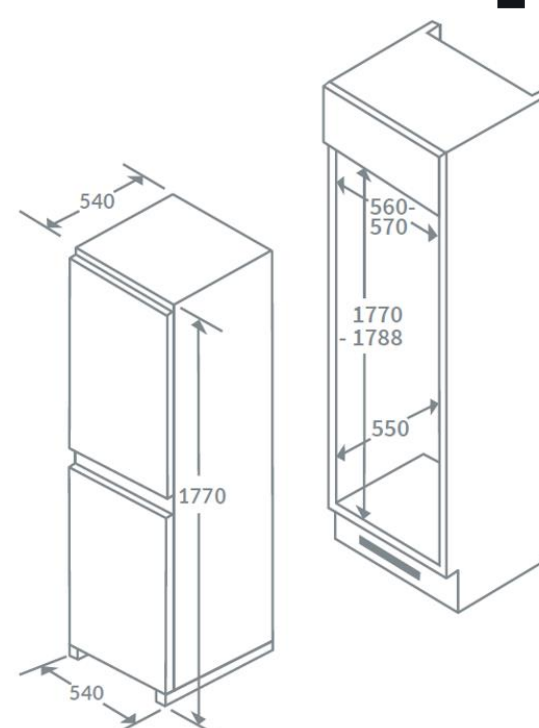

Product Data Sheet

prima⁺
The Smarter Choice™

Prima Code	PRRF502
Description	50-50 Fridge Freezer
Colour	White
EAN Code	5034109759311
Energy Rating	A+
Features	Silver trims on shelves & door balconies
	5 glass shelves
	3 door balconies
	2 salad crispers
	4 Drawers
	Ice Cube Tray
	1 egg tray
	Optional wine rack (PRRF900) Flame retardent metal back
Door	Reversible doors
Hinges	Sliding hinge
Legs	Adjustable at front
Cable Length	170cm
Shelves & balconies	Clear
Gross Capacity	240 litres
Net Capacity	228 litres
Net Capacity - Fridge	147 litres
Net Capacity - Freezer	81 litres
Auto/Manual Fridge	Automatic defrost fridge
Auto/Manual Freezer	Manual defrost freezer
Freezer Rating	****
Maximum Noise Level	41dBA
Temperature Range	0-10°C/-18°C
Energy consumption per 24h	0.72kWh
Energy consumption per annum	264kWh
Power Supply	13A
Refrigerant type	R600a
Connection	UK Plug
Product Height (mm)	1770
Product Width (mm)	540
Product Depth (mm)	540