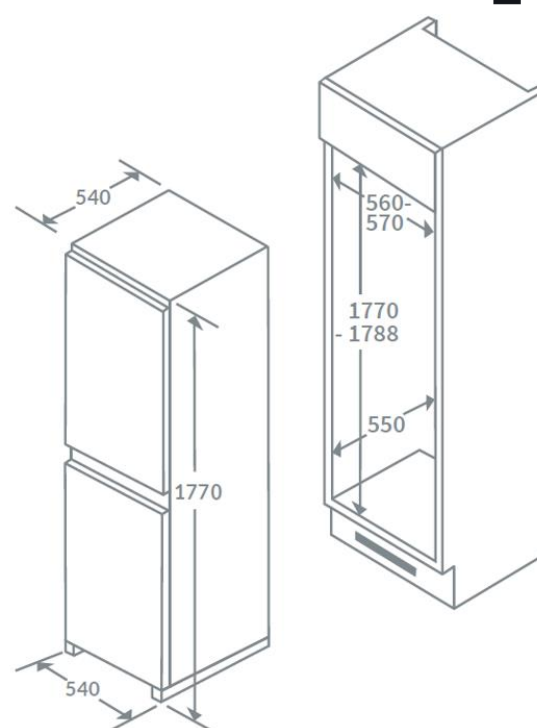

Product Data Sheet

prima⁺
The Smarter Choice™

Prima Code	PRRF501
Description	50-50 Frost Free Fridge Freezer
Colour	White
EAN Code	5054913510922
Energy Rating	E
Features	Grey trims on shelves & door balconies
	4 glass shelves
	3 door balconies
	2 salad crispers
	4 Drawers
	Ice cube tray
	1 egg tray
	Optional wine rack (PRRF900)
Flame retardant metal back	
Door	Reversible doors
Hinges	Sliding hinge
Legs	Adjustable at front
Cable Length	170cm
Shelves & balconies	Clear
Gross Capacity	236 litres
Net Capacity	224 litres
Net Capacity - Fridge	147 litres
Net Capacity - Freezer	77 litres
Auto/Manual Fridge	Automatic defrost fridge
Auto/Manual Freezer	Automatic defrost freezer
Freezer Rating	****
Maximum Noise Level	41dBA
Temperature Range	0-10°C/-18°C
Energy consumption per 24h	0.62kWh
Energy consumption per annum	228kWh
Power Supply	13A
Refrigerant type	R600a
Connection	UK Plug
Product Height (mm)	1770
Product Width (mm)	540
Product Depth (mm)	540
Guarantee	5 Year parts & 2 year labour