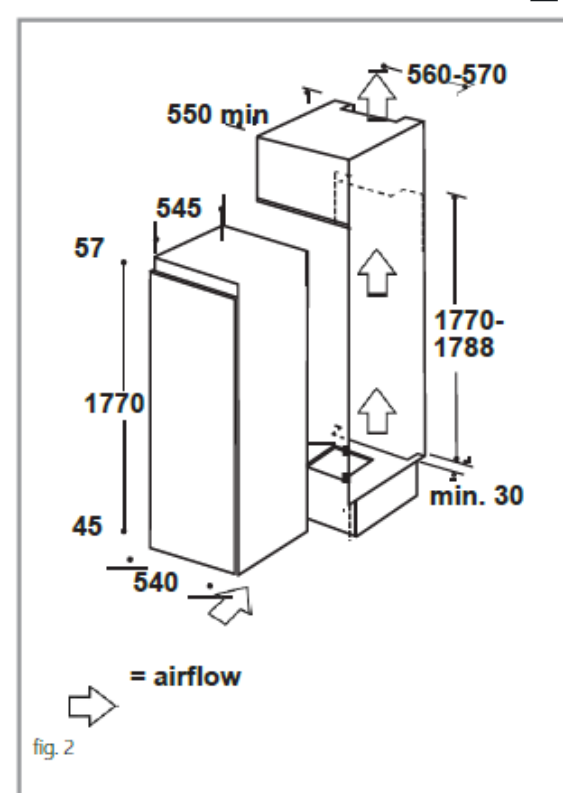

Product Data Sheet

prima⁺

The Smarter Choice™

Prima Code	PRRF213
Description	Larder Freezer
Colour	White
EAN Code	5054913510885
Energy Rating	E
Features	Super Freeze
	Over temperature alarm
	9 Drawers
	Flame retardant metal back
Door	Reversible door
Hinges	Sliding hinge
Legs	Adjustable at front
Cable Length	170cm
Shelves & balconies	Clear
Gross Capacity	210 litres
Net Capacity	200 litres
Net Capacity - Freezer	200 litres
Auto/Manual Freezer	Manual defrost freezer
Freezer Rating	****
Maximum Noise Level	39dBA
Temperature Range	-24°C
Energy consumption per 24h	0.57kWh
Energy consumption per annum	211kWh
Power Supply	13A
Refrigerant type	R600a
Connection	UK Plug
Product Height (mm)	1770
Product Width (mm)	540
Product Depth (mm)	545
Guarantee	5 Year parts & 2 year labour