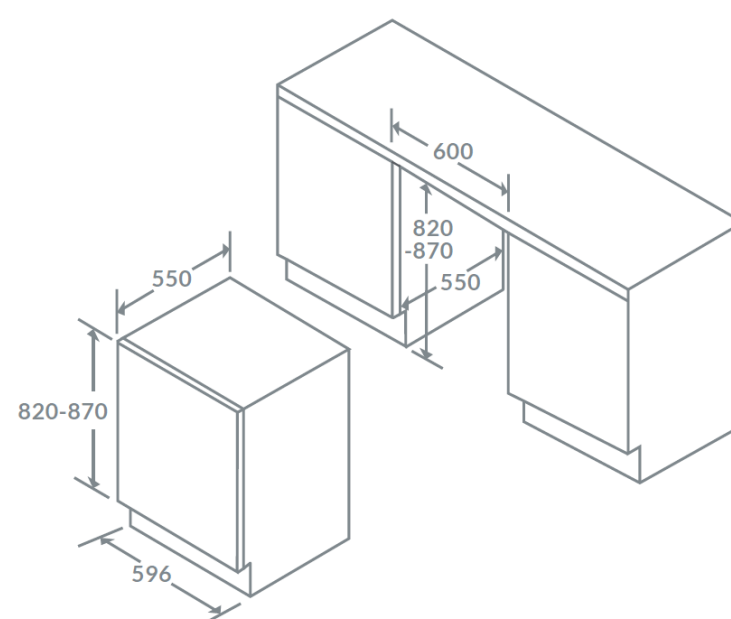

Product Data Sheet

Prima Code	PRRF101
Description	Under Counter Larder Fridge
Colour	White
EAN Code	5054913510908
Energy Rating	E
Features	White trims on shelves & door balconies
	3 glass shelves
	2 door balconies
	2 salad crispers
	Reversible door
	1 egg tray
	Flame retardant metal back
Door	Reversible door
Hinges	Fixed: Hettich Hinges
Legs	Adjustable at front
Cable length	160cm
Shelves & balconies	Clear
Gross Capacity	136 Litres
Net Capacity	135 Litres
Net Capacity - Fridge	135 Litres
Auto/Manual Fridge	Automatic defrost fridge
Maximum Noise Level	40dBA
Temperature Range	0-10°C
Energy consumption per 24h	0.25kw
Energy consumption per annum	92kWh
Power Supply	13A
Refrigerant type	R600a
Connection	UK Plug
Product Height (mm)	820-870
Product Width (mm)	596
Product Depth (mm)	550
Guarantee	5 Year parts & 2 year labour