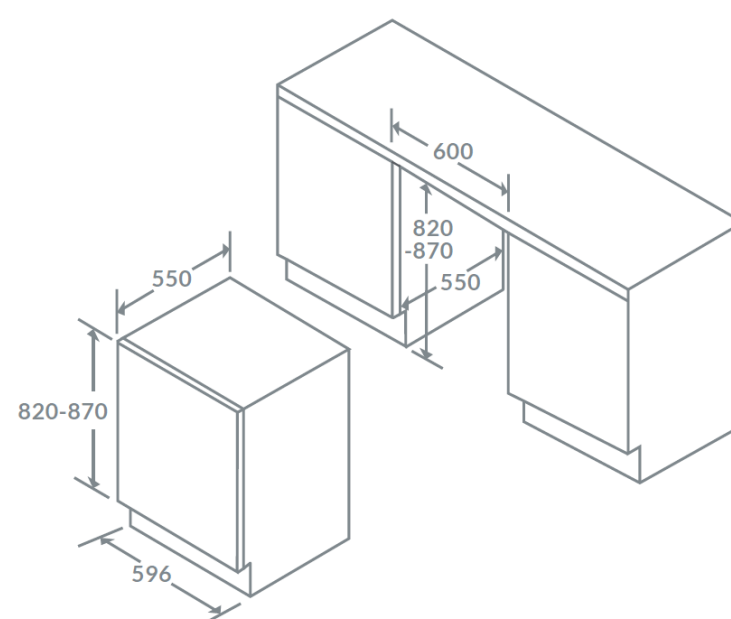

Product Data Sheet

Prima Code	PRRF100
Description	Under Counter Larder Fridge
Colour	White
EAN Code	5034109441872
Energy Rating	A+
Features	Silver trims on shelves & door balconies
	3 glass shelves
	2 door balconies
	2 salad crispers
	Reversible door
	1 egg tray
	Flame retardant metal back
Door	Reversible door
Hinges	Fixed: Hettich Hinges
Legs	Adjustable at front
Cable length	160cm
Shelves & balconies	Clear
Gross Capacity	136 Litres
Net Capacity	135 Litres
Net Capacity - Fridge	135 Litres
Net Capacity - Freezer	n/a
Auto/Manual Fridge	Automatic defrost fridge
Auto/Manual Freezer	n/a
Freezer Rating	n/a
Maximum Noise Level	41dBA
Temperature Range	0-10°C
Energy consumption per 24h	0.321kw24h
Energy consumption per annum	117kWh
Power Supply	13A
Refrigerant type	R600a
Connection	UK Plug
Product Height (mm)	820-870
Product Width (mm)	596
Product Depth (mm)	550