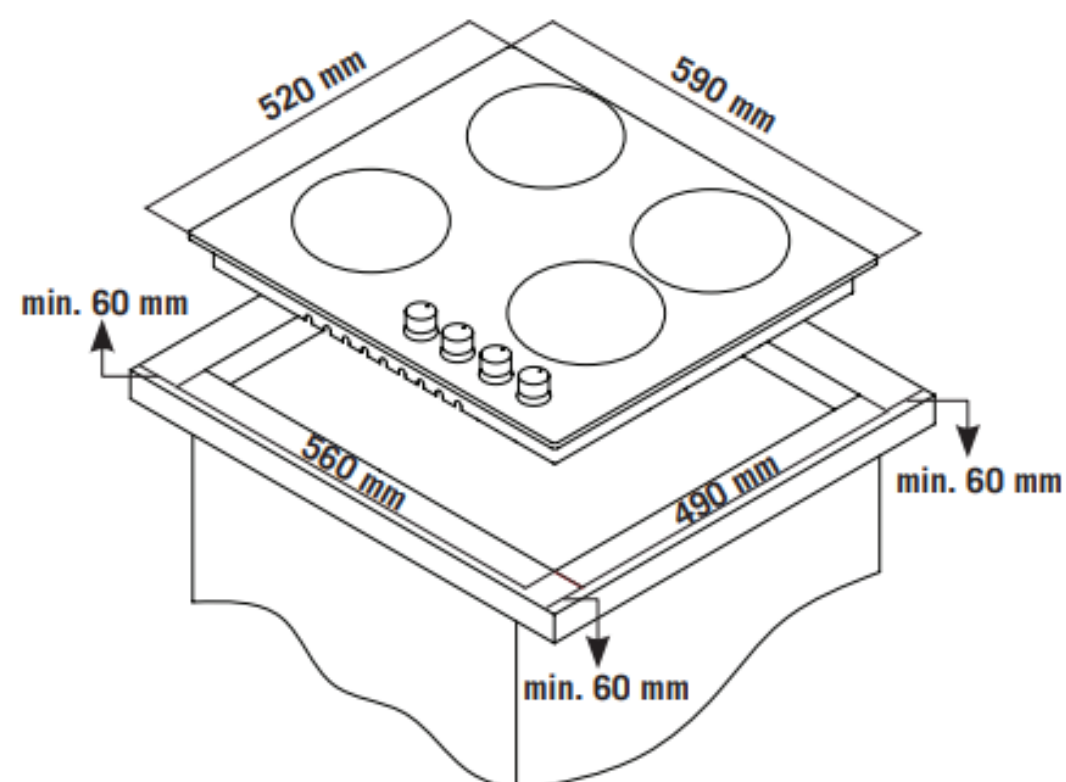

Product Data Sheet

Prima Code	PRIH204
Description	60cm Induction Hob
Colour	Black/Stainless steel
EAN Code	5054913470738
No. of cooking Zones	4 Zones
Features	Child lock function
	Residual heat indicator
	Slider touch controls
	Stainless steel edge trim
	Auto shut off mechanism
Controls	Touch control
Control Panel Style	Front panel
Power Levels	9 power levels
Digital Timer Setting	1-99 minute timer
Glass	Ceramic glass
Front left zone diameter (mm)	180
Rear left zone diameter (mm)	140
Rear right zone diameter (mm)	180
Front right zone diameter (mm)	140
Front left zone power	2600W
Rear left zone power	1800W
Rear right zone power	2600W
Front right zone power	1800W
Nominal Power	7200W
Electrical Voltage (V)	220-240
Frequency (Hz)	50
Product Height	62mm
Product Width	590mm
Product Depth	520mm
Cut Out Width	560mm
Cut Out Depth	490mm
Electrical supply cord length	1m
Required clearance above hob	650mm
Guarantee	5 year parts & 2 year labour