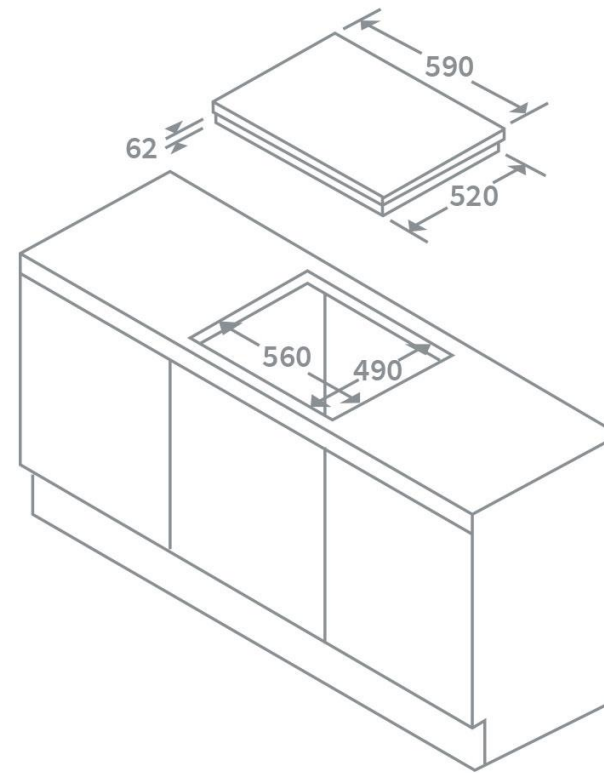

# Product Data Sheet

Prima Code	PRIH019
Description	60cm Induction Hob: 13Amp
Colour	Black
EAN Code	5054913511011
No. of cooking Zones	4 Zones
Features	Supplied with moulded UK 13A plug
	Child lock function
	Residual heat indicator
	Auto shut off mechanism
Controls	Touch control
Control Panel Style	Front panel
Power Levels	9 power levels
Digital Timer Setting	1-99 minute timer
Glass	Ceramic glass
Front left zone diameter (mm)	180
Rear left zone diameter (mm)	140
Rear right zone diameter (mm)	180
Front right zone diameter (mm)	140
Front left zone power	1500W
Rear left zone power	1200W
Rear right zone power	1500W
Front right zone power	1200W
Nominal Power	3000W
Electrical Voltage (V)	220-240
Frequency (Hz)	50/60
Product Height	62mm
Product Width	590mm
Product Depth	520mm
Cut Out Width	560mm
Cut Out Depth	490mm
Electrical supply cord length	1m
Required clearance above hob	600mm
Guarantee	5 year parts & 2 year labour