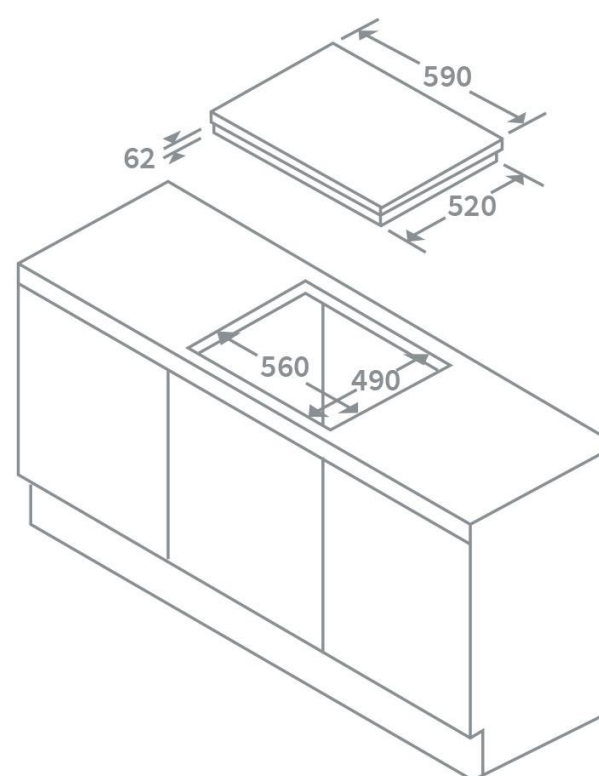

Product Data Sheet

Prima Code	PRIH018
Description	60cm Induction Hob: 13Amp
Colour	Black
EAN Code	5054913445286
No. of cooking Zones	4 Zones
Features	Supplied with moulded UK 13A plug
	Child lock function
	Residual heat indicator
	Auto shut off mechanism
Controls	Touch control
Control Panel Style	Front panel
Power Levels	9 power levels
Digital Timer Setting	1-99 minute timer
Glass	Ceramic glass
Front left zone diameter (mm)	180
Rear left zone diameter (mm)	140
Rear right zone diameter (mm)	180
Front right zone diameter (mm)	140
Front left zone power	1500W
Rear left zone power	1200W
Rear right zone power	1500W
Front right zone power	1200W
Nominal Power	3000W
Electrical Voltage (V)	220-240
Frequency (Hz)	50/60
Product Height	62mm
Product Width	590mm
Product Depth	520mm
Cut Out Width	560mm
Cut Out Depth	490mm
Electrical supply cord length	1m
Required clearance above hob	600mm
Guarantee	5 year parts & 2 year labour