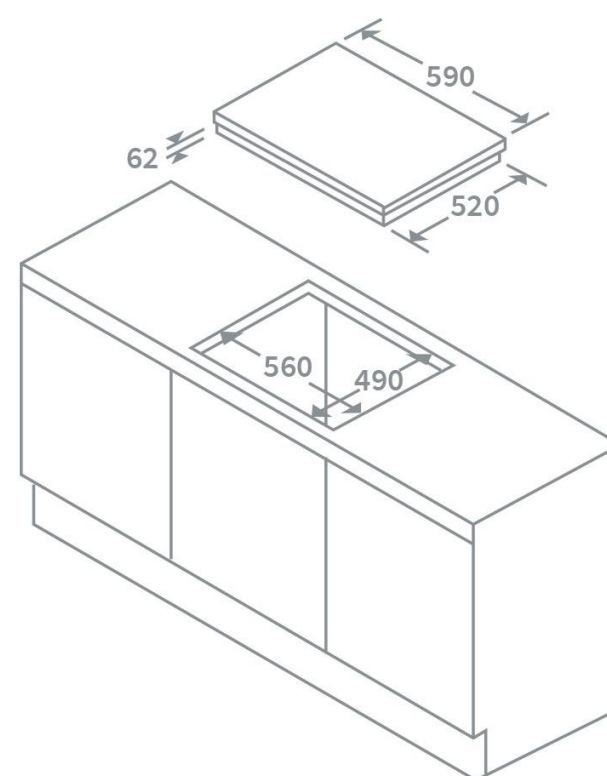

Product Data Sheet

Prima Code	PRIH016
Description	60cm Induction Hob
Colour	Black
EAN Code	5054913445279
No. of cooking Zones	4 Zones
Features	Child lock function
	Residual heat indicator
	Auto shut off mechanism
Controls	Touch control
Control Panel Style	Front panel
Power Levels	9 power levels
Digital Timer Setting	1-99 minute timer
Glass	Ceramic glass
Front left zone diameter (mm)	180
Rear left zone diameter (mm)	140
Rear right zone diameter (mm)	180
Front right zone diameter (mm)	140
Front left zone power	2000W
Rear left zone power	1500W
Rear right zone power	2000W
Front right zone power	1500W
Nominal Power	7000W
Electrical Voltage (V)	220-240
Frequency (Hz)	50/60
Product Height	62mm
Product Width	590mm
Product Depth	520mm
Cut Out Width	560mm
Cut Out Depth	490mm
Electrical supply cord length	1m
Required clearance above hob	600mm
Guarantee	5 year parts & 2 year labour