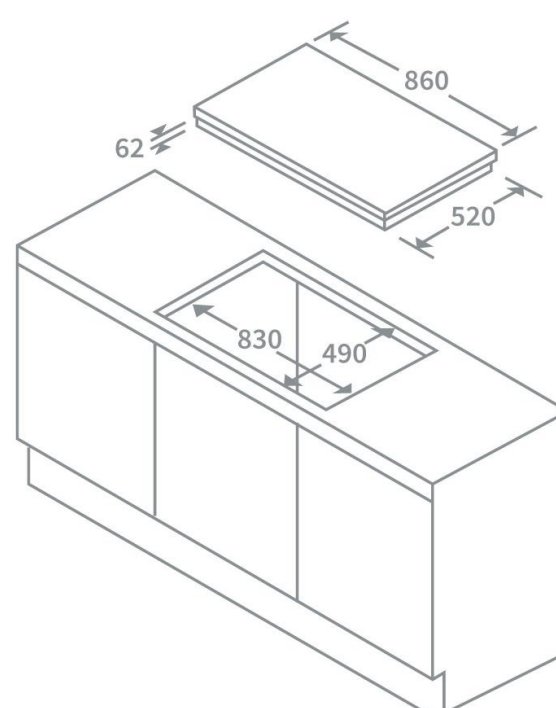

Product Data Sheet

Prima Code	PRIH010
Description	90cm Induction Hob
Colour	Black
EAN Code	5034109997935
No. of cooking Zones	5 Zones
Features	Slide controls
	Child lock function
	Residual heat indicator
	Auto shut off mechanism
Controls	Touch control slider
Control Panel Style	Front panel
Power Levels	9 power levels
Digital Timer Setting	1-99 minutes
Glass	Black frameless
Front left zone diameter (mm)	180
Rear left zone diameter (mm)	140
Rear right zone diameter (mm)	180
Front right zone diameter (mm)	140
Centre zone diameter (mm)	210
Front left zone power	1500W
Rear left zone power	1200W
Rear right zone power	1500W
Front right zone power	1200W
Centre zone power	2000W
Nominal Power	7200W
Electrical Voltage (V)	220-240
Frequency (Hz)	50/60
Product Height (mm)	62
Product Width (mm)	860
Product Depth (mm)	520
Cut Out Width (mm)	830
Cut Out Depth (mm)	490
Warranty	5 Year parts & 2 year labour