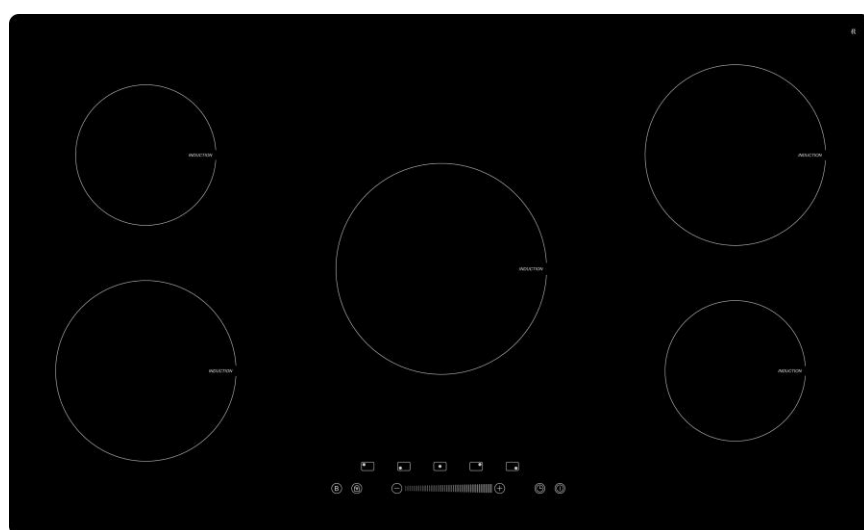

Product Data Sheet

Prima Code	PRIH010
Description	90cm Induction Hob
Colour	Black
EAN Code	5034109997935
No. of cooking Zones	5 Zones
Features	Slide controls
	Child lock function
	Residual heat indicator
	Auto shut off mechanism
Controls	Touch control slider
Control Panel Style	Front panel
Power Levels	9 power levels
Digital Timer Setting	1-99 minutes
Glass	Black frameless
Front left zone diameter (mm)	180
Rear left zone diameter (mm)	140
Rear right zone diameter (mm)	180
Front right zone diameter (mm)	140
Centre zone diameter (mm)	210
Front left zone power	1500W
Rear left zone power	1200W
Rear right zone power	1500W
Front right zone power	1200W
Centre zone power	2000W
Nominal Power	7200W
Electrical Voltage (V)	220-240
Frequency (Hz)	50/60
Product Height (mm)	62
Product Width (mm)	860
Product Depth (mm)	520
Cut Out Width (mm)	830
Cut Out Depth (mm)	490
Warranty	5 Year parts & 2 year labour