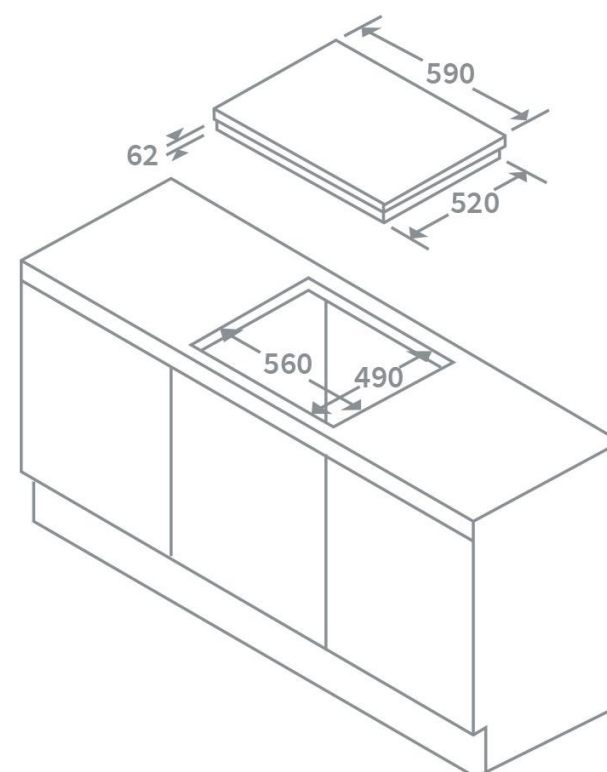

# Product Data Sheet

Prima Code	PRIH003
Description	60cm Induction Hob
Colour	Black
EAN Code	5054913327728
No. of cooking Zones	4 Zones
Features	Child lock function
	Residual heat indicator
	Auto shut off mechanism
Controls	Touch control
Control Panel Style	Front panel
Power Levels	9 power levels
Digital Timer Setting	1-99 minute timer
Glass	Ceramic Glass
Front left zone diameter (mm)	180
Rear left zone diameter (mm)	140
Rear right zone diameter (mm)	180
Front right zone diameter (mm)	140
Centre zone diameter (mm)	/
Front left zone power	2000W
Rear left zone power	1500W
Rear right zone power	2000W
Front right zone power	1500W
Centre zone power	/
Nominal Power	7000W
Electrical Voltage (V)	220-240
Frequency (Hz)	50/60
Product Height	62mm
Product Width	590mm
Product Depth	520mm
Cut Out Width	560mm
Cut Out Depth	490mm
Electrical supply cord length	1m
Required clearance above hob	600mm
Warranty	5 year parts & 2 year labour