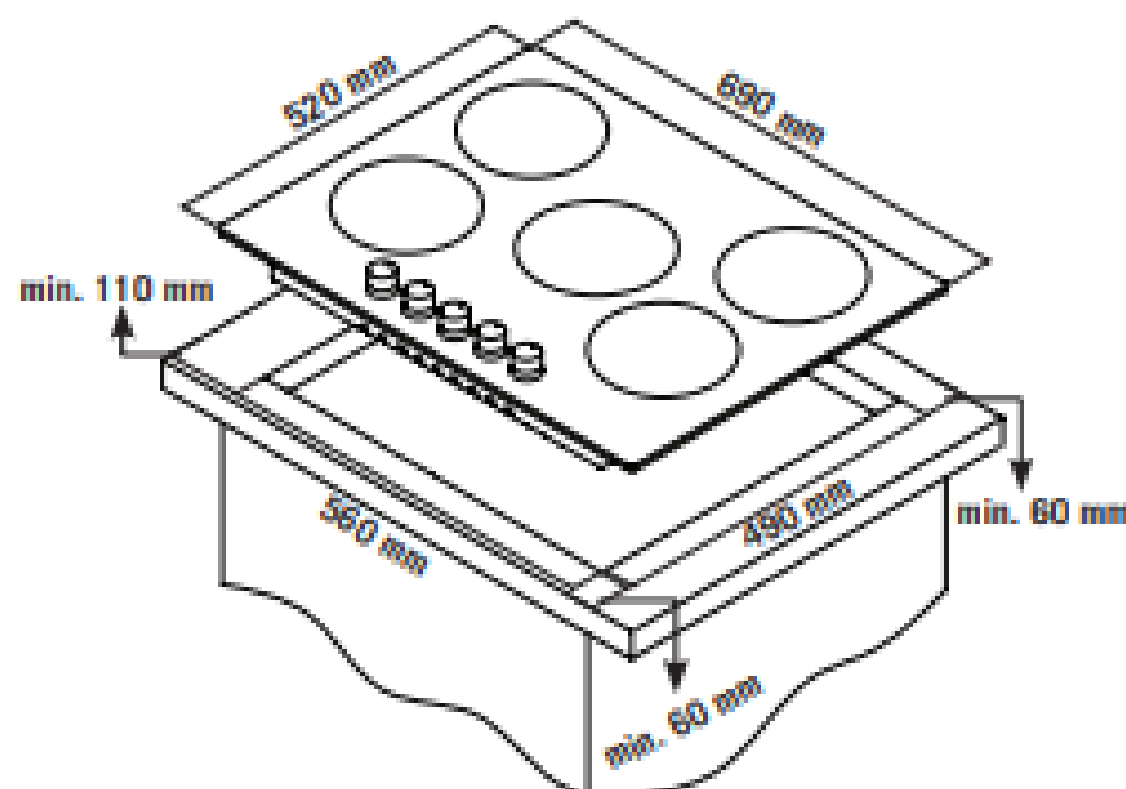

Product Data Sheet

Prima Code	PRGH226
Description	70cm Gas on Glass Hob
Colour	Black
EAN Code	5054913542794
No. of cooking Zones	5 zones
Features	Cast iron supports Flame failure safety device
Controls	Push & turn auto ignition
Control Panel Style	Front panel
Pan Supports	x 5 cast iron supports
Surface material	Black glass
LPG Conversion	LPG Conversion kit included
Front left zone power	1.70kW
Rear left zone power	1.70kW
Rear right zone power	2.90kW
Front right zone power	0.95kW
Gas Connection rating	10.75kW
Electrical Connection rating	0.002kW
Centre Wok zone power	3.50kW
Electrical supply cord length (mm)	1000
Product Height (mm)	100
Product Width (mm)	690
Product Depth (mm)	520
Cut Out Width (mm)	560
Cut Out Depth (mm)	490
Required clearance above hob (mm)	750
Guarantee	5 year parts & 2 year labour