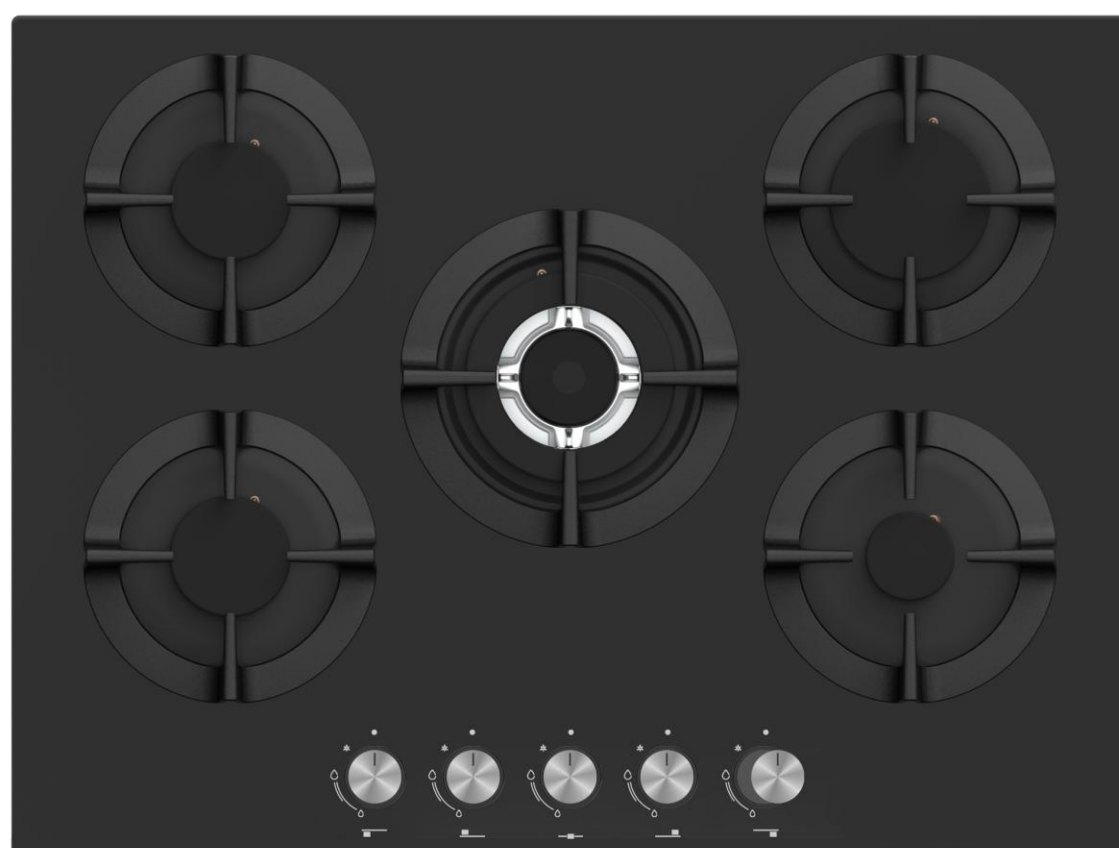

Product Data Sheet

Prima Code	PRGH226
Description	70cm Gas on Glass Hob
Colour	Black
EAN Code	5054913542794
No. of cooking Zones	5 zones
Features	Cast iron supports Flame failure safety device
Controls	Push & turn auto ignition
Control Panel Style	Front panel
Pan Supports	x 5 cast iron supports
Surface material	Black glass
LPG Conversion	LPG Conversion kit included
Front left zone power	1.70kW
Rear left zone power	1.70kW
Rear right zone power	2.90kW
Front right zone power	0.95kW
Gas Connection rating	10.75kW
Electrical Connection rating	0.002kW
Centre Wok zone power	3.50kW
Electrical supply cord length (mm)	1000
Product Height (mm)	100
Product Width (mm)	690
Product Depth (mm)	520
Cut Out Width (mm)	560
Cut Out Depth (mm)	490
Required clearance above hob (mm)	750
Guarantee	5 year parts & 2 year labour