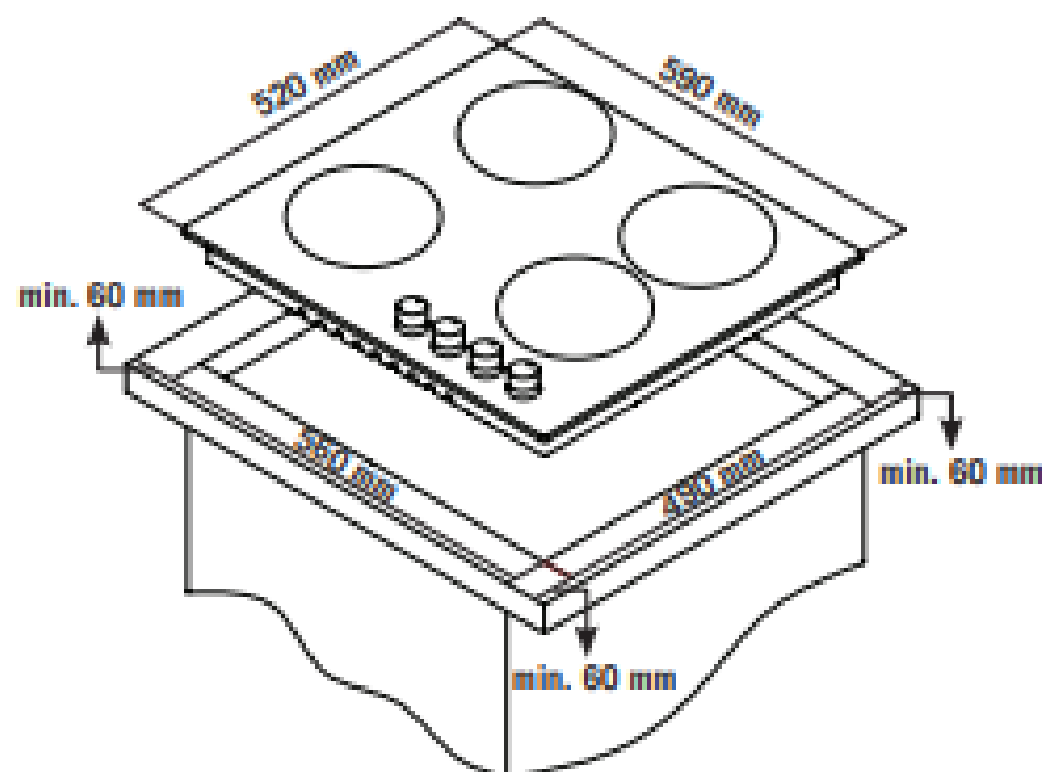

# Product Data Sheet

Prima Code	PRGH224
Description	60cm Gas Hob
Colour	Stainless Steel
EAN Code	5054913542787
No. of cooking Zones	4 Zones
Features	Cast iron supports
	Flame failure safety device
Controls	Push & turn auto ignition
Control Panel Style	Front panel
Pan Supports	x 4 cast iron supports
Surface material	Black Glass
LPG Conversion	LPG Conversion kit included
Front left zone power	2.90kW
Rear left zone power	1.70kW
Rear right zone power	1.70kW
Front right zone power	0.95kW
Gas Connection rating	7.25kW
Electrical Connection rating	0.002kW
Electrical supply cord length (mm)	1000
Product Height (mm)	100
Product Width (mm)	590
Product Depth (mm)	520
Cut Out Width (mm)	560
Cut Out Depth (mm)	490
Required clearance above hob (mm)	750
Guarantee	5 Year parts & 2 year labour