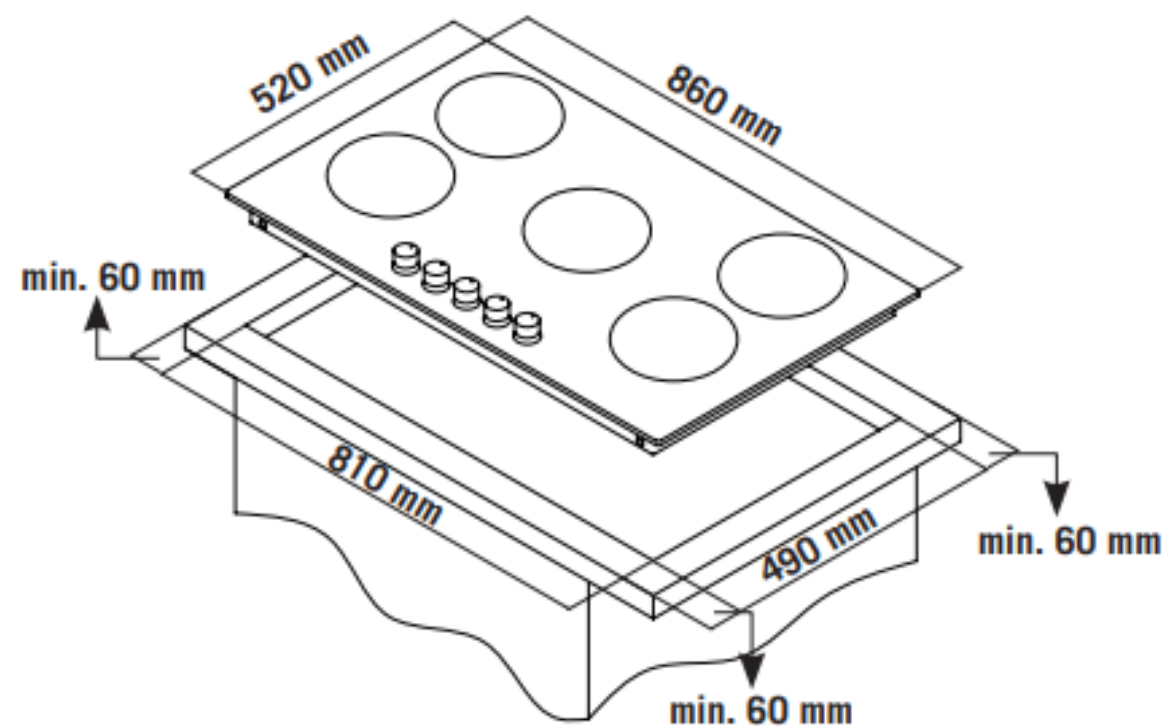

Product Data Sheet

Prima Code	PRGH222
Description	90cm Gas Hob
Colour	Black Glass
EAN Code	5054913470721
No. of cooking Zones	5 Zones
Features	Full Cast iron supports
	Rail support for cast iron
	Wok burner
	Flame failure safety device
Controls	Push & turn auto ignition
Control Panel Style	Front panel
Pan Supports	x 3 cast iron supports
Surface material	Black Glass
LPG Conversion	LPG Conversion kit included
Front left zone power	1.70kW
Rear left zone power	1.70kW
Centre Wok burner	3.50KW
Rear right zone power	2.90kW
Front right zone power	0.95kW
Gas Connection rating	10.7kW
Electrical Connection rating	0.002kW
Electrical supply cord length (mm)	1000
Product Height (mm)	50
Product Width (mm)	860
Product Depth (mm)	520
Cut Out Width (mm)	810
Cut Out Depth (mm)	490
Required clearance above hob (mm)	650
Guarantee	5 Year parts & 2 year labour