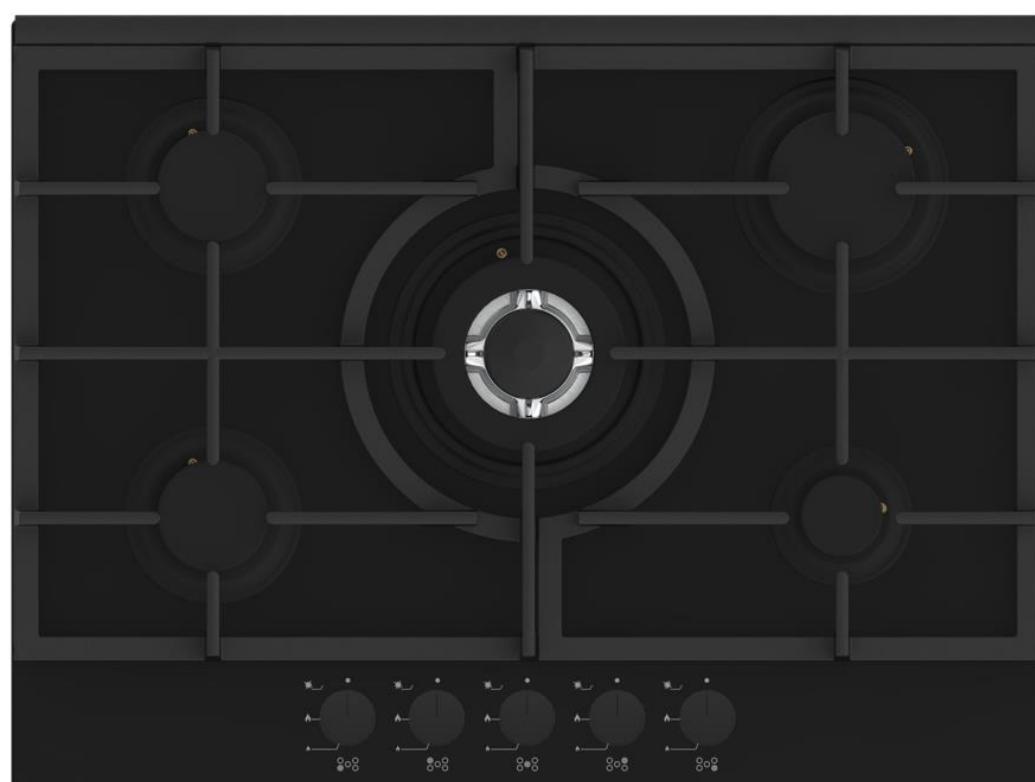

# Product Data Sheet

Prima Code	PRGH220
Description	70cm Gas Hob
Colour	Black Glass
EAN Code	5054913470714
No. of cooking Zones	5 Zones
Features	Full Cast iron supports
	Rail support for cast iron
	Wok Burner
	Flame failure safety device
Controls	Push & turn auto ignition
Control Panel Style	Front panel
Pan Supports	x 2 cast iron supports
Surface material	Black Glass
LPG Conversion	LPG Conversion kit included
Front left zone power	1.70kW
Rear left zone power	1.70kW
Wok Burner centre	3.50W
Rear right zone power	2.90kW
Front right zone power	0.95kW
Gas Connection rating	10.7kW
Electrical Connection rating	0.002kW
Electrical supply cord length (mm)	1000
Product Height (mm)	50
Product Width (mm)	690
Product Depth (mm)	520
Cut Out Width (mm)	560
Cut Out Depth (mm)	490
Required clearance above hob (mm)	650
Guarantee	5 Year parts & 2 year labour