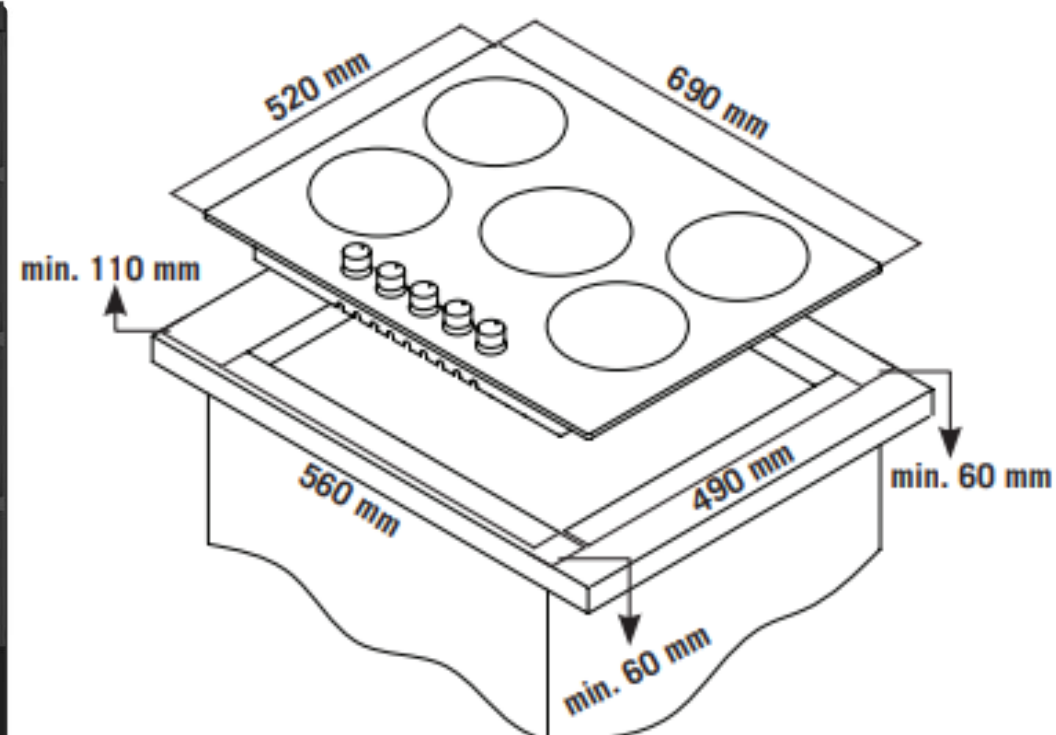

# Product Data Sheet

Prima Code	PRGH220
Description	70cm Gas Hob
Colour	Black Glass
EAN Code	5054913470714
No. of cooking Zones	5 Zones
Features	Full Cast iron supports
	Rail support for cast iron
	Wok Burner
	Flame failure safety device
Controls	Push & turn auto ignition
Control Panel Style	Front panel
Pan Supports	x 2 cast iron supports
Surface material	Black Glass
LPG Conversion	LPG Conversion kit included
Front left zone power	1.70kW
Rear left zone power	1.70kW
Wok Burner centre	3.50W
Rear right zone power	2.90kW
Front right zone power	0.95kW
Gas Connection rating	10.7kW
Electrical Connection rating	0.002kW
Electrical supply cord length (mm)	1000
Product Height (mm)	50
Product Width (mm)	690
Product Depth (mm)	520
Cut Out Width (mm)	560
Cut Out Depth (mm)	490
Required clearance above hob (mm)	650
Guarantee	5 Year parts & 2 year labour