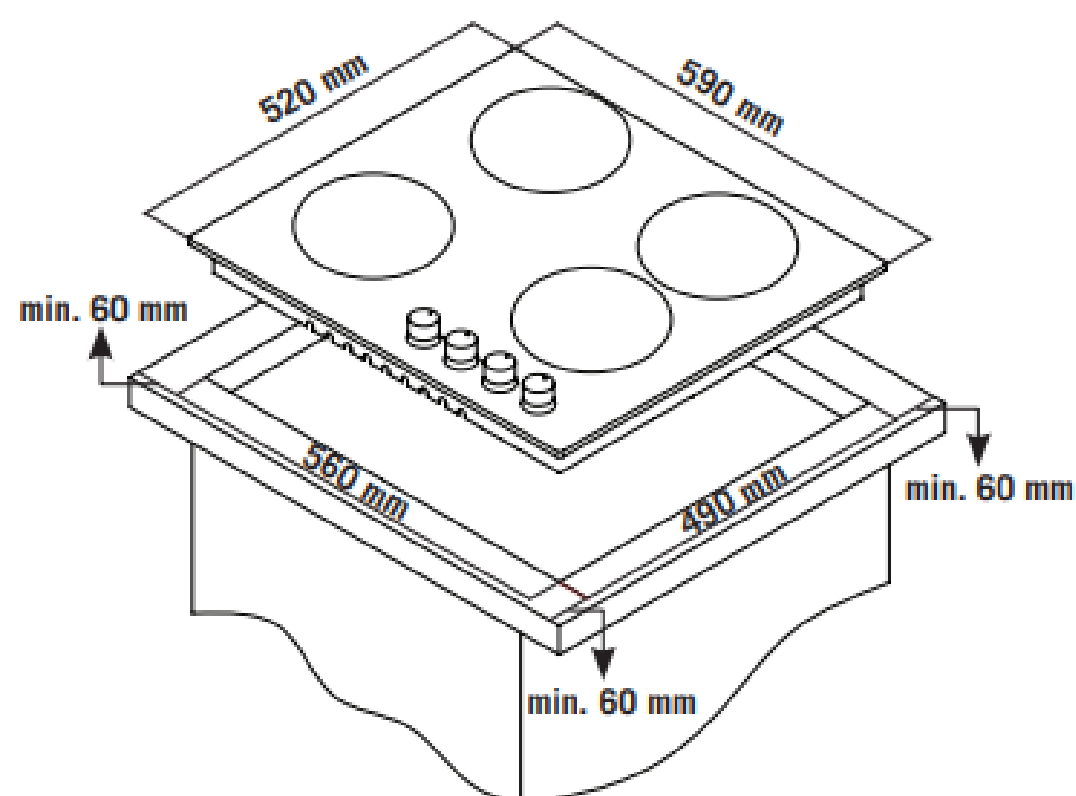

Product Data Sheet

prima⁺
The Smarter Choice™

Prima Code	PRGH218
Description	60cm Gas Hob
Colour	Black Glass
EAN Code	5054913470707
No. of cooking Zones	4 Zones
Features	Full Cast iron supports
	Rail support for cast iron
	Flame failure safety device
Controls	Push & turn auto ignition
Control Panel Style	Front panel
Pan Supports	x 2 cast iron supports
Surface material	Black Glass
LPG Conversion	LPG Conversion kit included
Front left zone power	2.9kW
Rear left zone power	1.70kW
Rear right zone power	1.70kW
Front right zone power	0.95kW
Gas Connection rating	7kW
Electrical Connection rating	0.002kW
Electrical supply cord length (mm)	1000
Product Height (mm)	50
Product Width (mm)	590
Product Depth (mm)	520
Cut Out Width (mm)	560
Cut Out Depth (mm)	490
Required clearance above hob (mm)	650
Guarantee	5 Year parts & 2 year labour