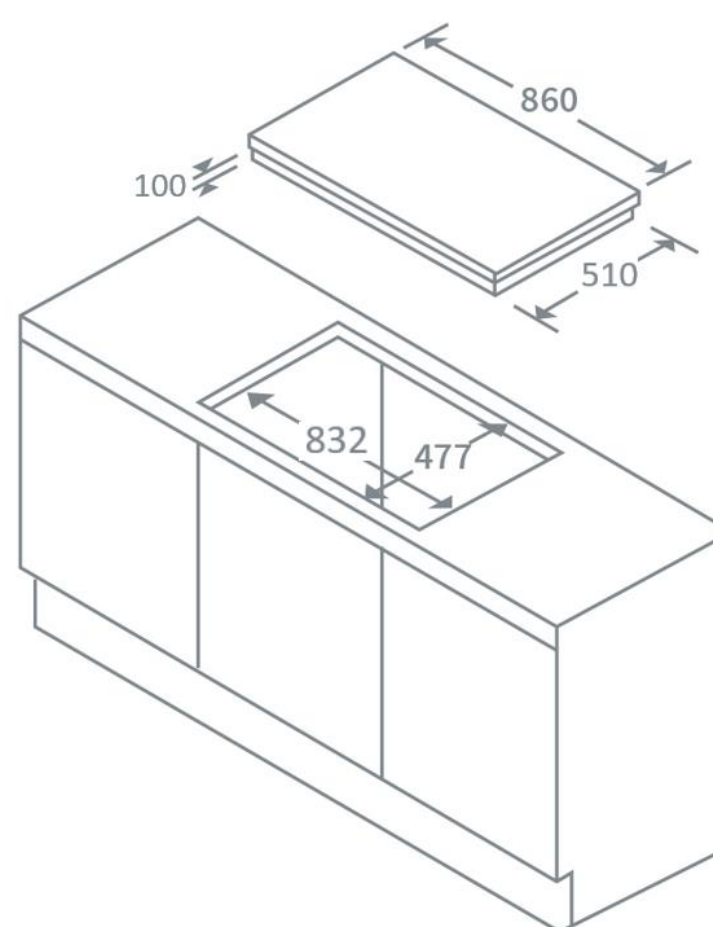

Product Data Sheet

Prima Code	PRGH216
Description	90cm Gas on Glass Hob
Colour	Black
EAN Code	5054913399831
No. of cooking Zones	5 zones
Features	Cast iron supports Flame failure safety device
Controls	Push & turn auto ignition
Control Panel Style	Front panel
Pan Supports	x 5 cast iron supports
Surface material	Black Glass
LPG Conversion	LPG Conversion kit included
Front left zone power	3.0kW
Rear left zone power	1.0kW
Rear right zone power	1.75kW
Front right zone power	1.75kW
Gas Connection rating	11.3kW
Electrical Connection rating	0.002kW
Centre/far left zone power	3.8kW
Electrical supply cord length (mm)	1000
Product Height (mm)	100
Product Width (mm)	860
Product Depth (mm)	510
Cut Out Width (mm)	832
Cut Out Depth (mm)	477
Required clearance above hob (mm)	750
Warranty	5 year parts & 2 year labour