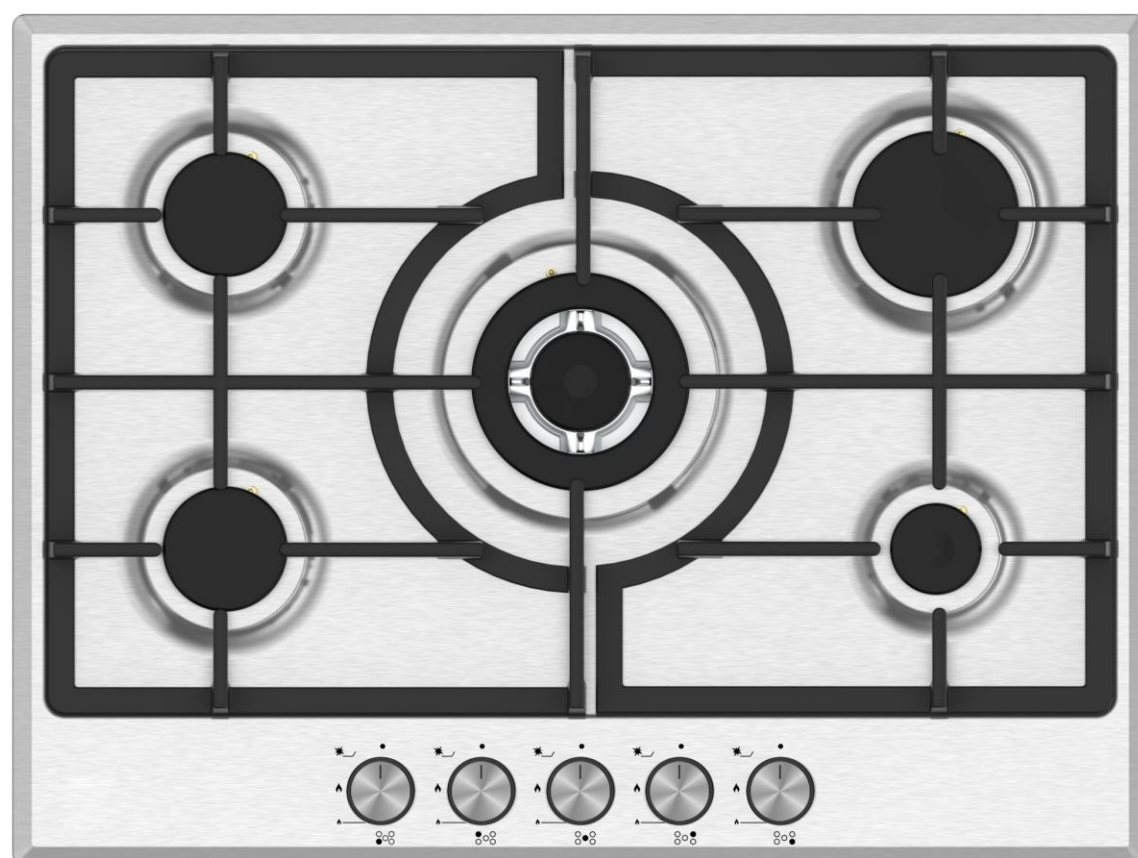

# Product Data Sheet

Prima Code	PRGH118
Description	70cm Gas Hob
Colour	Stainless Steel
EAN Code	5054913542770
No. of cooking Zones	5 zones
Features	Flame failure safety device
Controls	Push & turn auto ignition
Control Panel Style	Front panel
Pan Supports	x 2 cast iron supports
Surface material	Stainless Steel
LPG Conversion	LPG Conversion kit included
Front left zone power	1.70kW
Rear left zone power	1.70kW
Rear right zone power	2.9kW
Front right zone power	0.95kW
Gas Connection rating	11.3kW
Electrical Connection rating	0.002kW
Wok Centre Zone	3.5kW
Electrical supply cord length (mm)	1000
Product Height (mm)	100
Product Width (mm)	690
Product Depth (mm)	520
Cut Out Width (mm)	560
Cut Out Depth (mm)	490
Required clearance above hob (mm)	750
Guarantee	5 year parts & 2 year labour