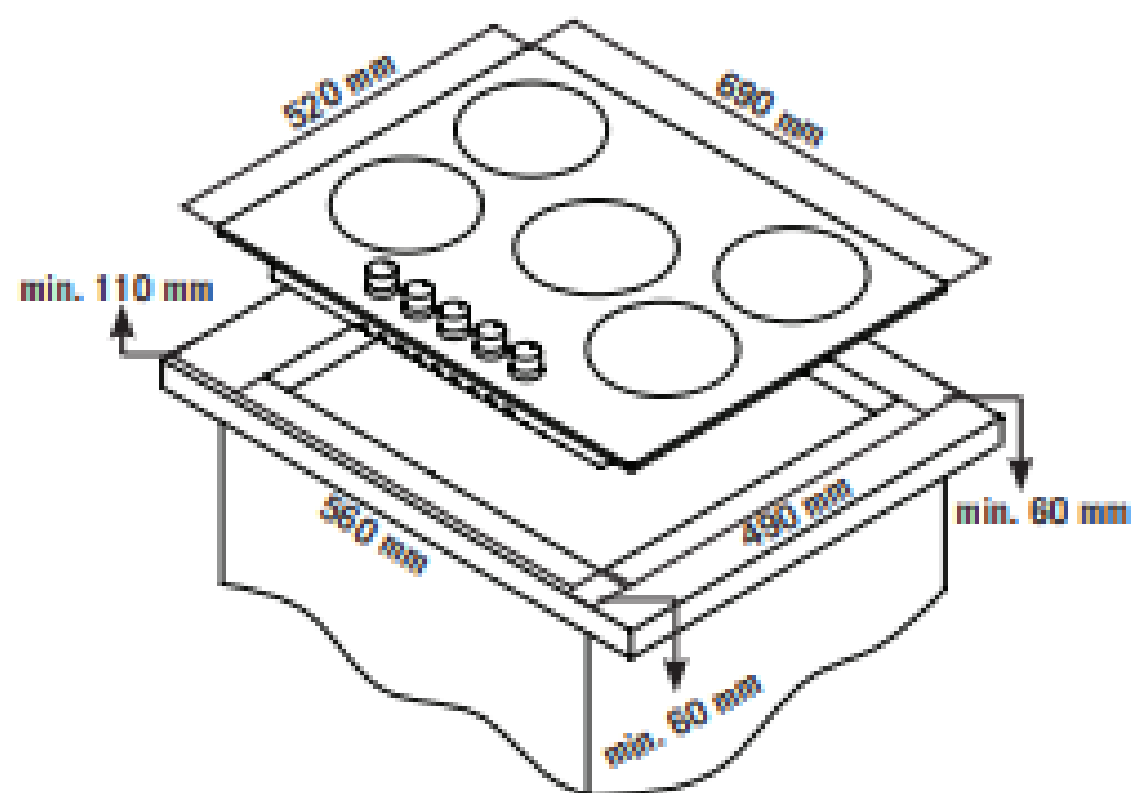

# Product Data Sheet

Prima Code	PRGH118
Description	70cm Gas Hob
Colour	Stainless Steel
EAN Code	5054913542770
No. of cooking Zones	5 zones
Features	Flame failure safety device
Controls	Push & turn auto ignition
Control Panel Style	Front panel
Pan Supports	x 2 cast iron supports
Surface material	Stainless Steel
LPG Conversion	LPG Conversion kit included
Front left zone power	1.70kW
Rear left zone power	1.70kW
Rear right zone power	2.9kW
Front right zone power	0.95kW
Gas Connection rating	11.3kW
Electrical Connection rating	0.002kW
Wok Centre Zone	3.5kW
Electrical supply cord length (mm)	1000
Product Height (mm)	100
Product Width (mm)	690
Product Depth (mm)	520
Cut Out Width (mm)	560
Cut Out Depth (mm)	490
Required clearance above hob (mm)	750
Guarantee	5 year parts & 2 year labour