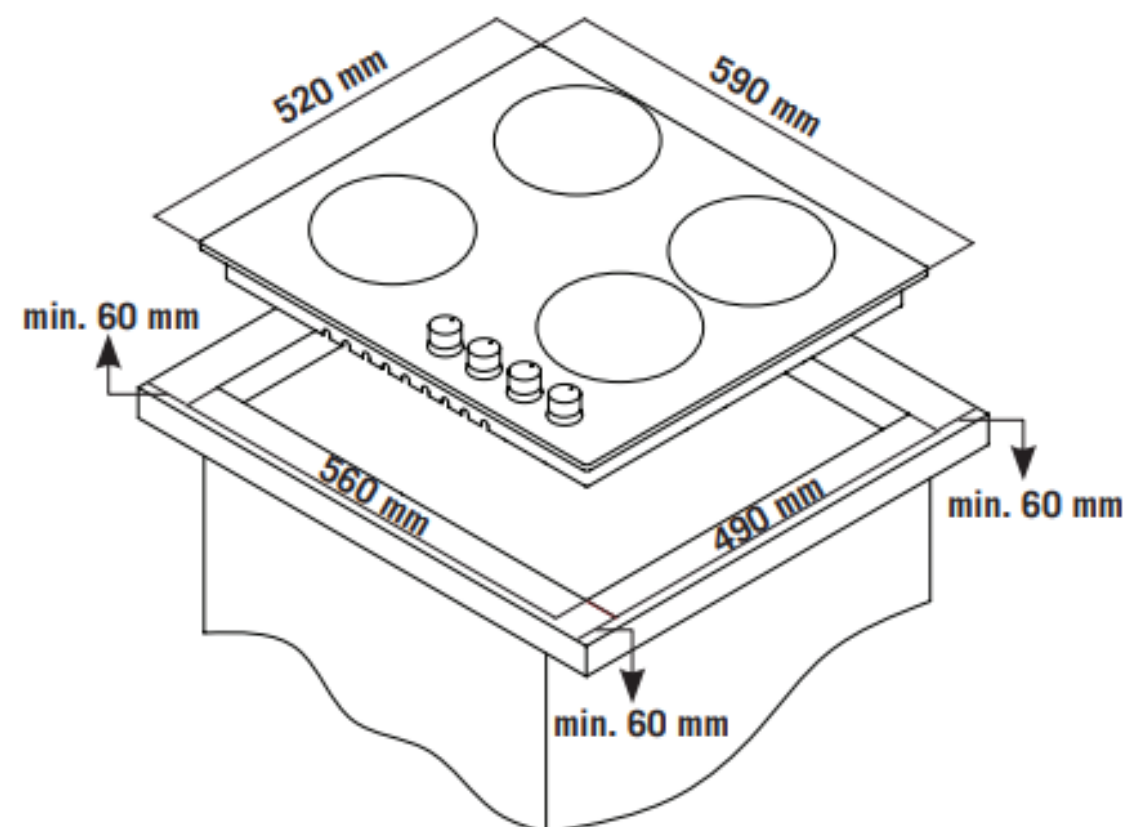

# Product Data Sheet

Prima Code	PRGH108
Description	60cm Gas Hob
Colour	Stainless Steel
EAN Code	5054913470691
No. of cooking Zones	4 Zones
Features	Flame failure safety device
	Cast iron pan supports
Controls	Push & turn auto ignition
Control Panel Style	Side panel
Pan Supports	x 2 cast iron supports
Surface material	Stainless Steel
LPG Conversion	LPG Conversion kit included
Front left zone power	2.9kW
Rear left zone power	1.70kW
Rear right zone power	1.70kW
Front right zone power	0.95kW
Gas Connection rating	7.2kW
Electrical Connection rating	0.001kW
Electrical supply cord length (mm)	100
Product Height (mm)	42
Product Width (mm)	590
Product Depth (mm)	520
Cut Out Width (mm)	560
Cut Out Depth (mm)	490
Required clearance above hob (mm)	650
Warranty	5 Year parts & 2 year labour