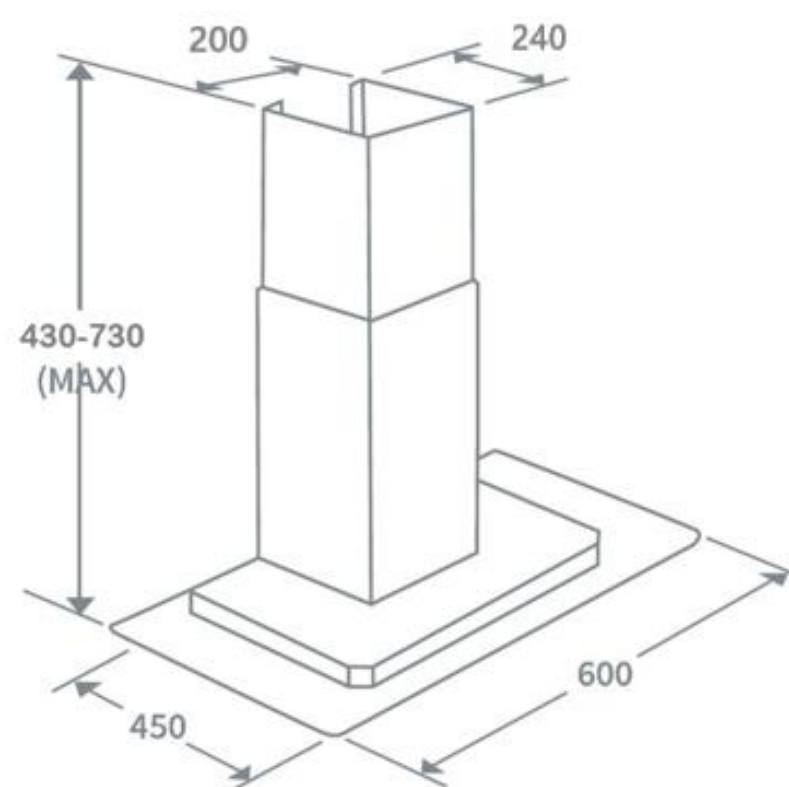

Product Data Sheet

Prima Code	PRFH002
Description	Flat Glass Hood
Nominal Size	60cm
Colour	Stainless Steel
Controls	Push Button
Speed Settings	3
EAN Code	5034109780827
Extraction Rate (m3/hr) - Speed 1	200
Extraction Rate (m3/hr) - Speed 2	252
Extraction Rate (m3/hr) - Speed 3	278
Extraction Rate (m3/hr) - Booster	n/a
Free Airflow (m3/hr) - Speed 1	320
Free Airflow (m3/hr) - Speed 2	390
Free Airflow (m3/hr) - Speed 3	450
Free Airflow (m3/hr) - Booster	n/a
Noise Level dBA - Speed 1	57
Noise Level dBA - Speed 2	61
Noise Level dBA - Speed 3	65
Noise Level dBA - Booster	n/a
Grease Filters	Aluminium
Required Height over Gas Hob (mm)	700
Required Height over Electric Hob (mm)	600
Lights	1.5W LED (x1)
Energy Class	B
Power Supply	3A
Total Rated Power Consumption	26.5W
Product Height (mm)	430-730
Product Width (mm)	600
Product Depth (mm)	450
Chimney/Flue Width (mm)	200
Chimney/Flue Depth (mm)	240
Outlet Diameter	150mm
Carbon Filters (Optional)	PRF006
Ducting Kit (Optional)	PRDK150