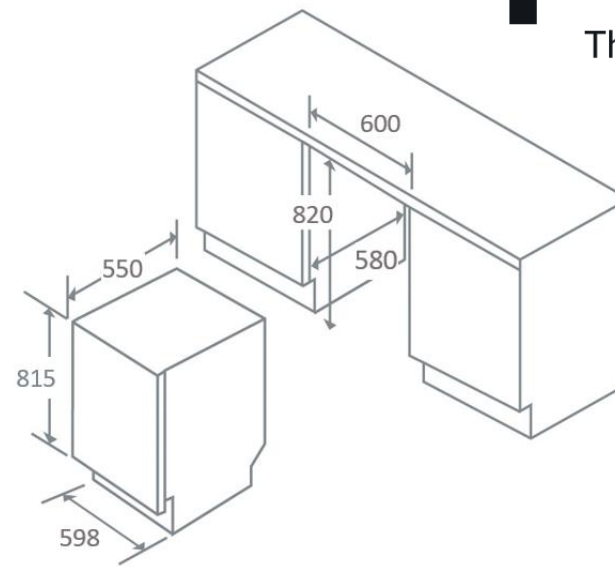

Product Data Sheet

prima⁺
The Smarter Choice™

Prima Code	PRDW212
Description	60cm Dishwasher
Nominal Size	60cm
EAN Code	5054913450174
Colour	SS Panel
Place settings	14
Maximum plate diameter	12 Inches (308mm)
Spray levels	2
Programmes	Intensive (50-70°C)
	Normal (45-65°C)
	Eco (45-65°C)
	Glass (40-60°C)
	90 minute (65°C)
	Fast wash: 30 minutes (45-55°C)
Features	Digital LED timer display
	Extra dry function
	Delay timer (0-24 hours)
	Half load function
	Rinse aid indicator
	Salt indicator
	Adjustable upper basket
	Fold-down rack on lower basket
	Fold-up cup shelves on upper basket
	Cutlery basket
	Front-adjustable legs
	Tension-adjustable door spring
Connection cable length	1.5 metres
Plug	Supplied with moulded UK plug
Max noise level	49dBA
Energy class	D
Drying Efficiency	A
Energy consumption per annum	266kWh
Energy consumption per standard cycle	0.93kWh
Water consumption per annum	3080 litres
Water consumption per standard cycle	11 litres
Water pressure	0.4-10 bar
Rated power	1930W
Electrical Voltage	230V
Frequency	50Hz
Fuse rating	10A
Product Height (mm)	815
Product Width (mm)	598
Product Depth (mm)	550 (door closed)/1150 (door open)
Cavity Height (mm)	820
Cavity Width (mm)	600
Cavity Depth (mm)	580
Warranty	5 Year parts & 2 year labour