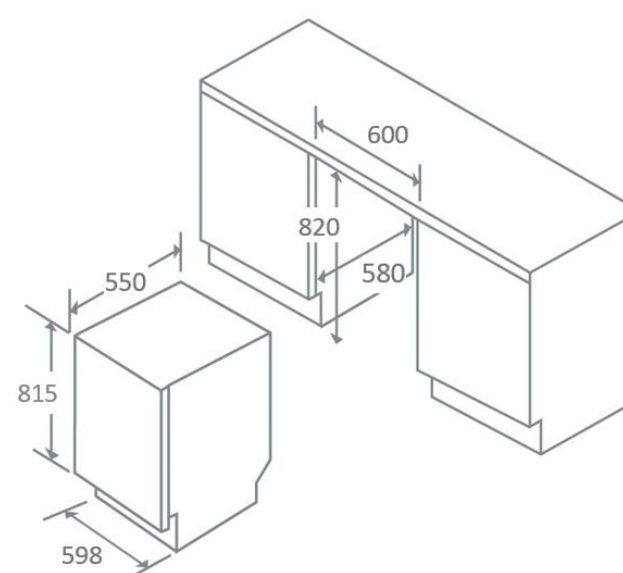

Product Data Sheet

Prima Code	PRDW204
Description	60cm Dishwasher
Nominal Size	60cm
EAN Code	5034109766708
Colour	SS Panel
Place settings	14
Maximum plate diameter	12 Inches (308mm)
Spray levels	3
Programmes	Auto wash (45-65°C)
	Intensive (50-65°C)
	Normal (45-65°C)
	Eco (45-65°C)
	Glass (40-60°C)
	90 minute (65°C)
	Fast wash: 40 minutes (45-55°C)
Features	"In Operation" floor light
	Cutlery drawer
	Dual-zone wash function
	Full digital LED display (timer, functions, indicator lights)
	Extra dry function
	Delay timer (0-24 hours)
	Rinse aid indicator
	Salt indicator
	Adjustable upper basket
	Fold-down rack on lower basket
	Fold-up cup shelves on upper basket
	Front-adjustable legs
	Tension-adjustable door spring
Connection cable length	1.5 metres
Plug	Supplied with moulded UK plug
Max noise level	42dBA
Energy class	A+++
Drying Efficiency	A
Energy consumption per annum	237kWh
Energy consumption per standard cycle	0.93kWh
Water consumption per annum	2800 litres
Water consumption per standard cycle	10 litres
Water pressure	0.4-10 bar
Rated power	2100W
Electrical Voltage	220-240V
Frequency	50Hz
Fuse rating	10A
Product Height (mm)	815
Product Width (mm)	598
Product Depth (mm)	550 (door closed)/1150 (door open)
Cavity Height (mm)	820
Cavity Width (mm)	600
Cavity Depth (mm)	580