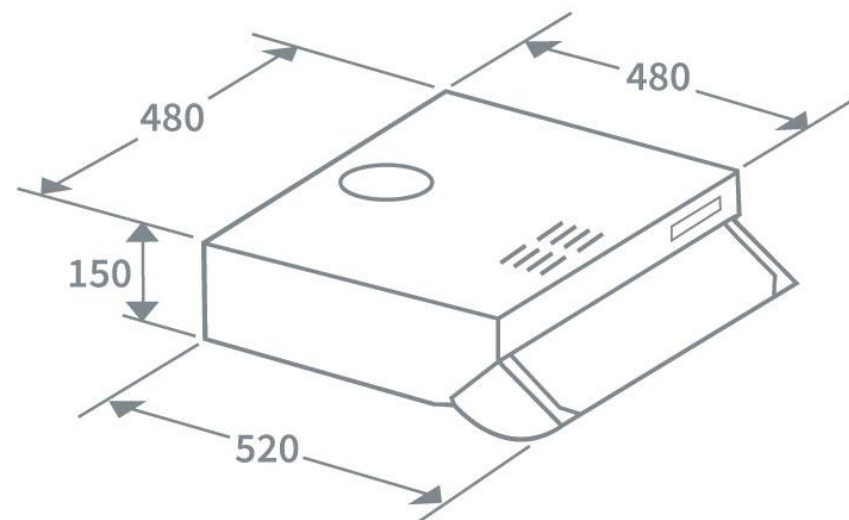

Product Data Sheet

Prima Code	PRCH400
Description	Visor Hood
Nominal Size	60cm
Colour	Grey
Other Features	n/a
Controls	Slider Control
Speed Settings	3
EAN Code	5054913334948
Extraction Rate (m3/hr) - Speed 1	131
Extraction Rate (m3/hr) - Speed 2	170
Extraction Rate (m3/hr) - Speed 3	231
Extraction Rate (m3/hr) - Booster	n/a
Free Airflow (m3/hr) - Speed 1	139
Free Airflow (m3/hr) - Speed 2	178
Free Airflow (m3/hr) - Speed 3	240
Free Airflow (m3/hr) - Booster	n/a
Noise Level dBA - Speed 1	49
Noise Level dBA - Speed 2	54
Noise Level dBA - Speed 3	62
Noise Level dBA - Booster	n/a
Grease Filters	Acrylic
Required Height over Gas Hob (mm)	650
Required Height over Electric Hob (mm)	650
Lights	1 x 2,8W E14 LED
Energy Class	D
Power Supply	3A
Total Rated Power Consumption	132,8 W
Product Height (mm)	150
Product Width (mm)	600
Product Depth (mm)	520
Chimney/Flue Width (mm)	n/a
Chimney/Flue Depth (mm)	n/a
Outlet Diameter	120mm
Carbon Filters (Optional)	LIA210
Ducting Kit (Optional)	PRDK125