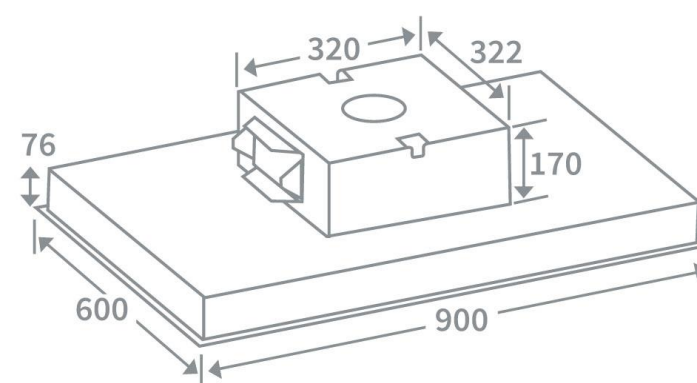

Product Data Sheet

Prima Code	PRCH302
Description	Ceiling Hood
Nominal Size	90cm
Colour	Stainless Steel
Other Features	White LED display Booster function
Controls	Remote
Speed Settings	3 + Boost
EAN Code	5054913511059
Extraction Rate (m3/hr) - Speed 1	382
Extraction Rate (m3/hr) - Speed 2	528
Extraction Rate (m3/hr) - Speed 3	675
Extraction Rate (m3/hr) - Booster	718
Free Airflow (m3/hr) - Speed 1	760
Free Airflow (m3/hr) - Speed 2	820
Free Airflow (m3/hr) - Speed 3	1000
Free Airflow (m3/hr) - Booster	1200
Noise Level dBA - Speed 1	63
Noise Level dBA - Speed 2	66
Noise Level dBA - Speed 3	69
Noise Level dBA - Booster	74
Grease Filters	Aluminium
Required Height over Gas Hob (mm)	700
Required Height over Electric Hob (mm)	600
Lights	1W LED (x2)
Energy Class	B
Power Supply	3A
Total Rated Power Consumption	178W
Product Height (mm)	76 (body) + 170 (motor)
Product Width (mm)	900
Product Depth (mm)	600
Chimney/Flue Width (mm)	/
Chimney/Flue Depth (mm)	/
Outlet Diameter	150mm
Carbon Filters (Optional)	/
Ducting Kit (Optional)	PRDK150
Guarantee	5 Year parts & 2 year labour