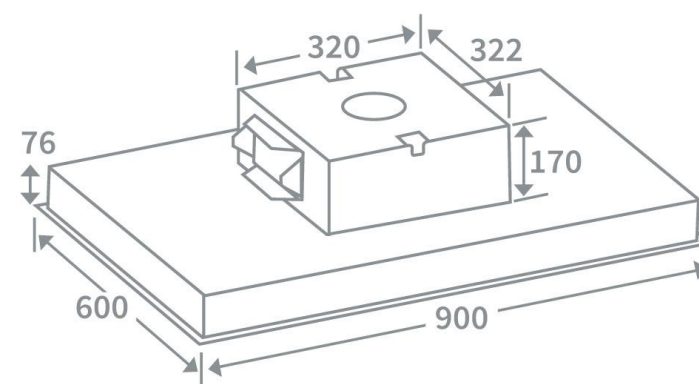

Product Data Sheet

Prima Code	PRCH301
Description	Ceiling Hood
Nominal Size	90cm
Colour	Stainless Steel
Other Features	White LED display Booster function
Controls	Remote
Speed Settings	3 + Boost
EAN Code	5054913433443
Extraction Rate (m3/hr) - Speed 1	382
Extraction Rate (m3/hr) - Speed 2	528
Extraction Rate (m3/hr) - Speed 3	675
Extraction Rate (m3/hr) - Booster	718
Free Airflow (m3/hr) - Speed 1	760
Free Airflow (m3/hr) - Speed 2	820
Free Airflow (m3/hr) - Speed 3	1000
Free Airflow (m3/hr) - Booster	1200
Noise Level dBA - Speed 1	63
Noise Level dBA - Speed 2	66
Noise Level dBA - Speed 3	69
Noise Level dBA - Booster	74
Grease Filters	Aluminium
Required Height over Gas Hob (mm)	700
Required Height over Electric Hob (mm)	600
Lights	1W LED (x4)
Energy Class	B
Power Supply	3A
Total Rated Power Consumption	178W
Product Height (mm)	76 (body) + 170 (motor)
Product Width (mm)	900
Product Depth (mm)	600
Chimney/Flue Width (mm)	/
Chimney/Flue Depth (mm)	/
Outlet Diameter	150mm
Carbon Filters (Optional)	/
Ducting Kit (Optional)	PRDK150
Guarantee	5 Year parts & 2 year labour