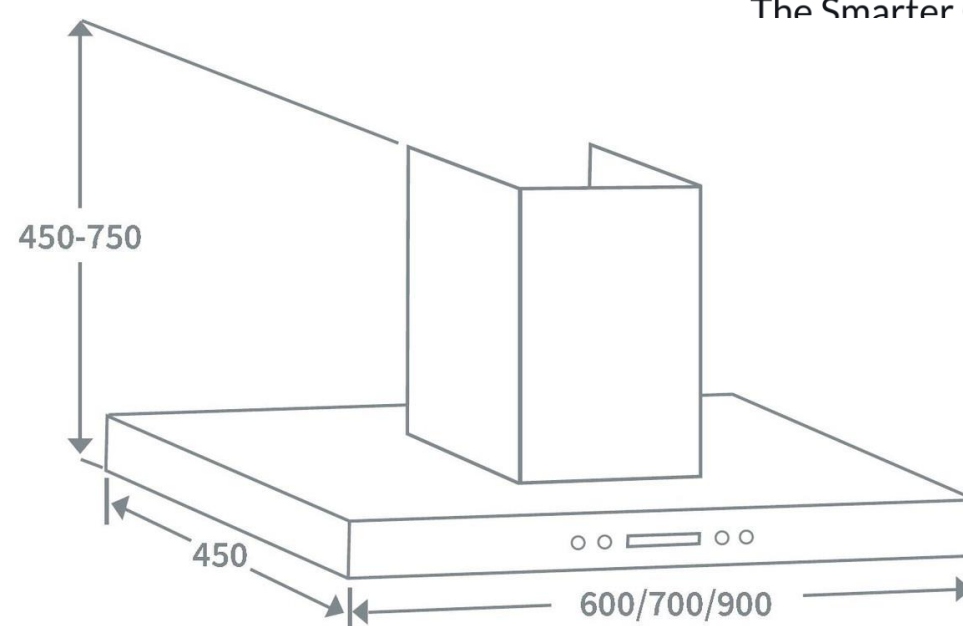

Product Data Sheet

Prima Code	PRCH030
Description	Box Hood
Nominal Size	90cm
Colour	Stainless Steel
Other Features	1-9 Minute Delay Timer, White LED display
Controls	Touch Control
Speed Settings	3
EAN Code	5054913399817
Extraction Rate (m3/hr) - Speed 1	185
Extraction Rate (m3/hr) - Speed 2	260
Extraction Rate (m3/hr) - Speed 3	335
Extraction Rate (m3/hr) - Booster	n/a
Free Airflow (m3/hr) - Speed 1	310
Free Airflow (m3/hr) - Speed 2	400
Free Airflow (m3/hr) - Speed 3	550
Free Airflow (m3/hr) - Booster	n/a
Noise Level dBA - Speed 1	59
Noise Level dBA - Speed 2	64
Noise Level dBA - Speed 3	69
Noise Level dBA - Booster	n/a
Grease Filters	Aluminium
Required Height over Gas Hob (mm)	700
Required Height over Electric Hob (mm)	600
Lights	1W LED (x2)
Energy Class	C
Power Supply	3A
Total Rated Power Consumption	122W
Product Height (mm)	450-750
Product Width (mm)	900
Product Depth (mm)	450
Chimney/Flue Width (mm)	260
Chimney/Flue Depth (mm)	270
Outlet Diameter	125mm
Carbon Filters (Optional)	PRF007
Ducting Kit (Optional)	PRDK125