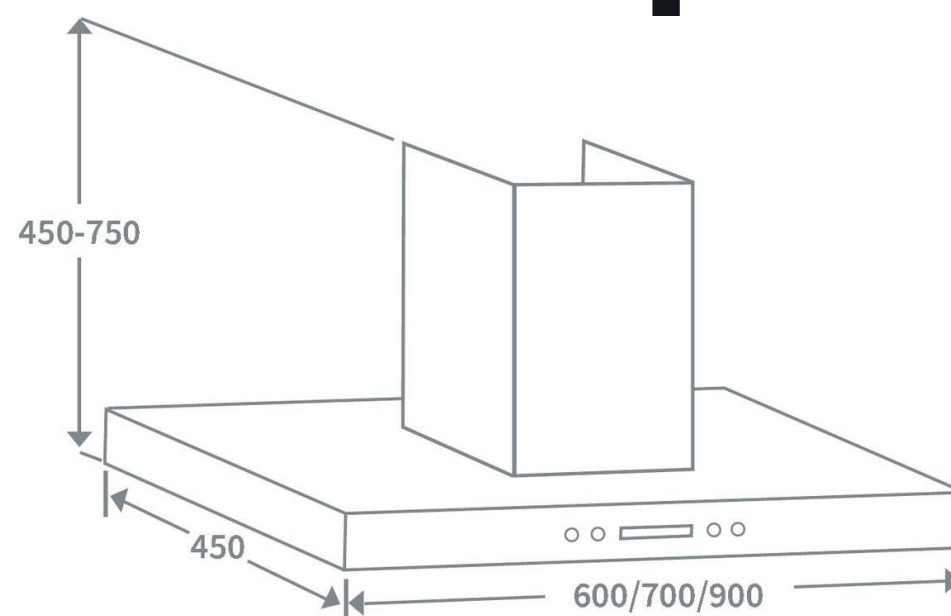

# Product Data Sheet

**prima**<sup>+</sup>  
hoice™

Prima Code	PRCH026
Description	Box Hood
Nominal Size	60cm
Colour	Stainless Steel
Other Features	1-9 Minute Delay Timer, White LED display
Controls	Touch Control
Speed Settings	3
EAN Code	5054913399794
Extraction Rate (m3/hr) - Speed 1	185
Extraction Rate (m3/hr) - Speed 2	260
Extraction Rate (m3/hr) - Speed 3	335
Extraction Rate (m3/hr) - Booster	n/a
Free Airflow (m3/hr) - Speed 1	310
Free Airflow (m3/hr) - Speed 2	400
Free Airflow (m3/hr) - Speed 3	550
Free Airflow (m3/hr) - Booster	n/a
Noise Level dBA - Speed 1	59
Noise Level dBA - Speed 2	64
Noise Level dBA - Speed 3	69
Noise Level dBA - Booster	n/a
Grease Filters	Aluminium
Required Height over Gas Hob (mm)	700
Required Height over Electric Hob (mm)	600
Lights	1W LED (x2)
Energy Class	C
Power Supply	3A
Total Rated Power Consumption	122W
Product Height (mm)	450-750
Product Width (mm)	600
Product Depth (mm)	450
Chimney/Flue Width (mm)	260
Chimney/Flue Depth (mm)	270
Outlet Diameter	125mm
Carbon Filters (Optional)	PRF007
Ducting Kit (Optional)	PRDK125