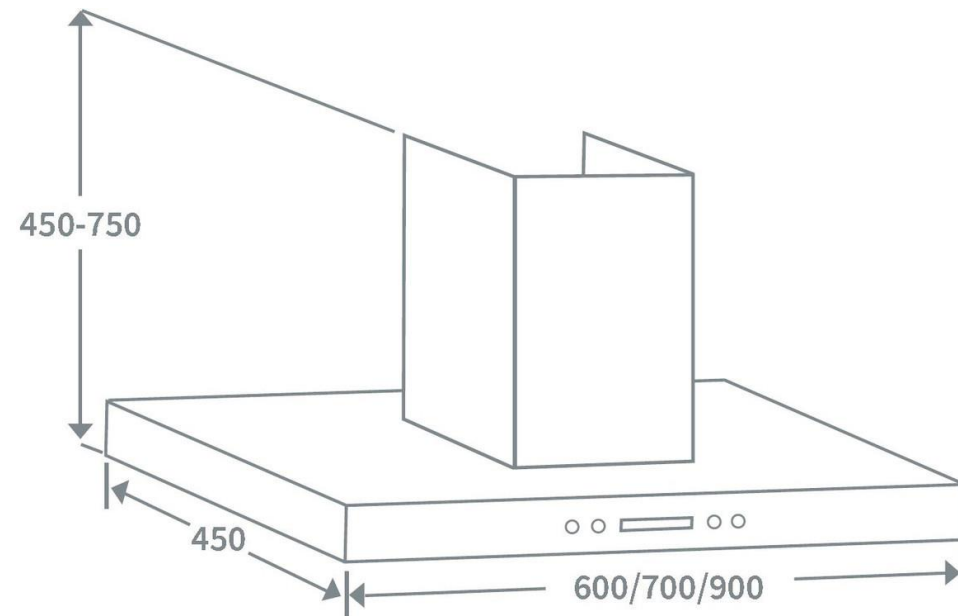

Product Data Sheet

Prima Code	PRCH026
Description	Box Hood
Nominal Size	60cm
Colour	Stainless Steel
Other Features	1-9 Minute Delay Timer, White LED display
Controls	Touch Control
Speed Settings	3
EAN Code	5054913399794
Extraction Rate (m3/hr) - Speed 1	185
Extraction Rate (m3/hr) - Speed 2	260
Extraction Rate (m3/hr) - Speed 3	354
Free Airflow (m3/hr) - Speed 1	310
Free Airflow (m3/hr) - Speed 2	400
Free Airflow (m3/hr) - Speed 3	550
Noise Level dBA - Speed 1	59
Noise Level dBA - Speed 2	64
Noise Level dBA - Speed 3	70
Grease Filters	Aluminium
Required Height over Gas Hob (mm)	700
Required Height over Electric Hob (mm)	600
Lights	1W LED (x2)
Energy Class	C
Power Supply	3A
Total Rated Power Consumption	122W
Product Height (mm)	450-750
Product Width (mm)	600
Product Depth (mm)	450
Chimney/Flue Width (mm)	260
Chimney/Flue Depth (mm)	270
Outlet Diameter	125mm
Carbon Filters (Optional)	PRF007
Ducting Kit (Optional)	PRDK125
Warranty	5 Year parts & 2 year labour