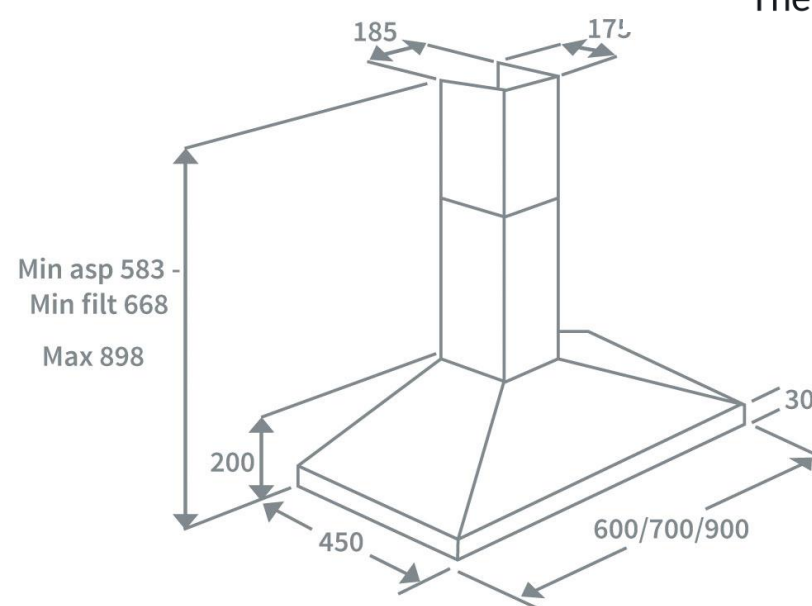

Product Data Sheet

Prima Code	PRCH022
Description	Chimney Hood
Nominal Size	70cm
Colour	Stainless Steel
Other Features	n/a
Controls	Mechanical Push Button
Speed Settings	3
EAN Code	5054913335013
Extraction Rate (m3/hr) - Speed 1	198
Extraction Rate (m3/hr) - Speed 2	250
Extraction Rate (m3/hr) - Speed 3	379
Extraction Rate (m3/hr) - Booster	n/a
Free Airflow (m3/hr) - Speed 1	210
Free Airflow (m3/hr) - Speed 2	261
Free Airflow (m3/hr) - Speed 3	390
Free Airflow (m3/hr) - Booster	n/a
Noise Level dBA - Speed 1	40
Noise Level dBA - Speed 2	50
Noise Level dBA - Speed 3	60
Noise Level dBA - Booster	n/a
Grease Filters	Aluminium
Required Height over Gas Hob (mm)	650
Required Height over Electric Hob (mm)	650
Lights	2 x 2,8W E14 LED
Energy Class	D
Power Supply	3A
Total Rated Power Consumption	155,6 W
Product Height (mm)	583-688
Product Width (mm)	700
Product Depth (mm)	450
Chimney/Flue Width (mm)	185
Chimney/Flue Depth (mm)	175
Outlet Diameter	150mm
Carbon Filters (Optional)	LIA210
Ducting Kit (Optional)	PRDK150