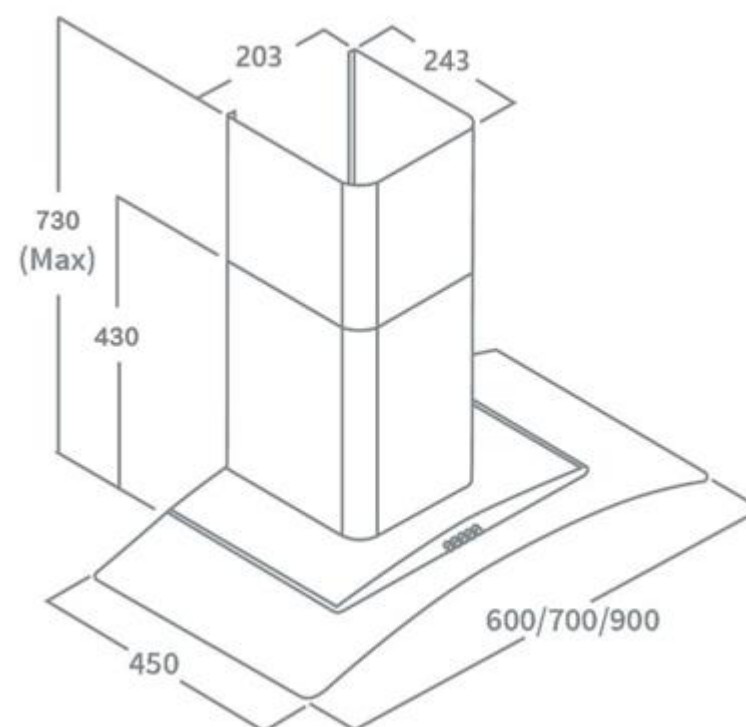

Product Data Sheet

Prima Code	PRCGH011
Description	Curved Glass Hood
Nominal Size	70cm
Colour	Black
Controls	Push Button
Speed Settings	3
EAN Code	5034109777551
Extraction Rate (m3/hr) - Speed 1	200
Extraction Rate (m3/hr) - Speed 2	248
Extraction Rate (m3/hr) - Speed 3	278
Extraction Rate (m3/hr) - Booster	n/a
Free Airflow (m3/hr) - Speed 1	320
Free Airflow (m3/hr) - Speed 2	390
Free Airflow (m3/hr) - Speed 3	450
Free Airflow (m3/hr) - Booster	n/a
Noise Level dBA - Speed 1	57
Noise Level dBA - Speed 2	61
Noise Level dBA - Speed 3	65
Noise Level dBA - Booster	n/a
Grease Filters	Aluminium
Required Height over Gas Hob (mm)	700
Required Height over Electric Hob (mm)	600
Lights	1.5W LED (x1)
Energy Class	B
Power Supply	3A
Total Rated Power Consumption	26.5W
Product Height (mm)	430-730
Product Width (mm)	700
Product Depth (mm)	450
Chimney/Flue Width (mm)	203
Chimney/Flue Depth (mm)	243
Outlet Diameter	150mm
Carbon Filters (Optional)	PRF006
Ducting Kit (Optional)	PRDK150