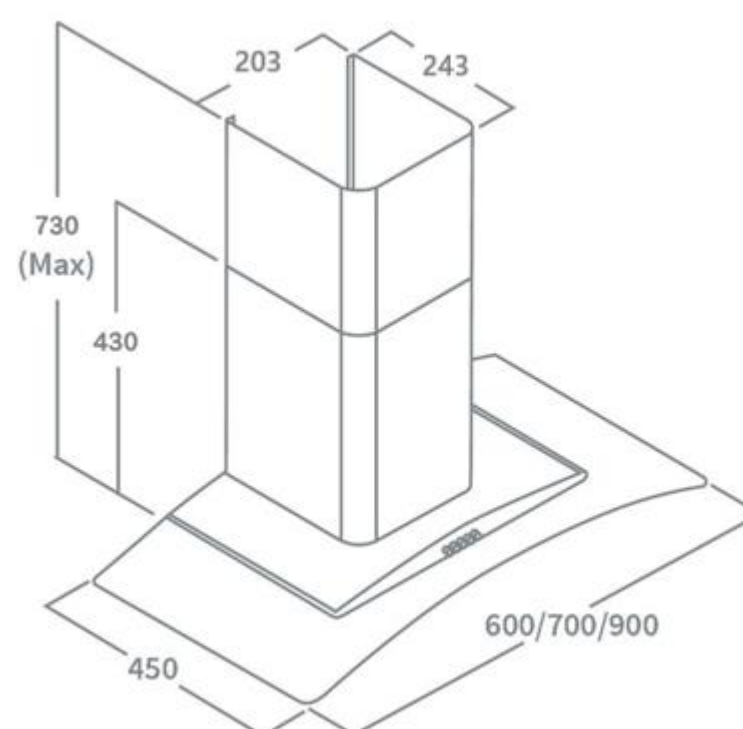

Product Data Sheet

Prima Code	PRCGH010
Description	Curved Glass Hood
Nominal Size	70cm
Colour	Stainless Steel
Controls	Push Button
Speed Settings	3
EAN Code	5034109766616
Extraction Rate (m3/hr) - Speed 1	200
Extraction Rate (m3/hr) - Speed 2	247
Extraction Rate (m3/hr) - Speed 3	278
Extraction Rate (m3/hr) - Booster	n/a
Free Airflow (m3/hr) - Speed 1	320
Free Airflow (m3/hr) - Speed 2	390
Free Airflow (m3/hr) - Speed 3	450
Free Airflow (m3/hr) - Booster	n/a
Noise Level dBA - Speed 1	57
Noise Level dBA - Speed 2	61
Noise Level dBA - Speed 3	65
Noise Level dBA - Booster	n/a
Grease Filters	Aluminium
Required Height over Gas Hob (mm)	700
Required Height over Electric Hob (mm)	600
Lights	1.5W LED (x1)
Energy Class	B
Power Supply	3A
Total Rated Power Consumption	26.5W
Product Height (mm)	430-730
Product Width (mm)	700
Product Depth (mm)	450
Chimney/Flue Width (mm)	203
Chimney/Flue Depth (mm)	243
Outlet Diameter	150mm
Carbon Filters (Optional)	PRF006
Ducting Kit (Optional)	PRDK150