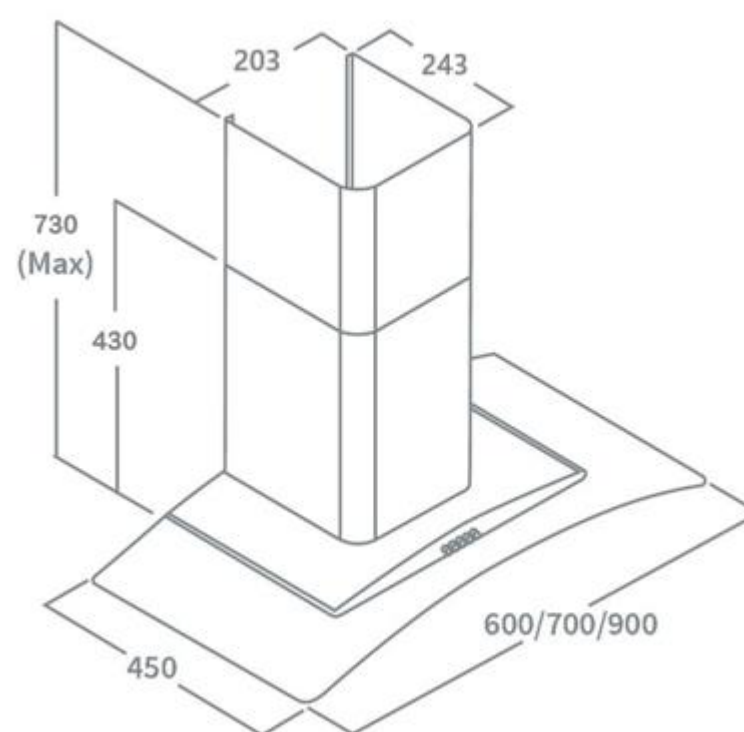

# Product Data Sheet

Prima Code	PRCGH008
Description	Curved Glass Hood
Nominal Size	60cm
Colour	Stainless Steel
Controls	Push Button
Speed Settings	3
EAN Code	5034109766609
Extraction Rate (m3/hr) - Speed 1	200
Extraction Rate (m3/hr) - Speed 2	245
Extraction Rate (m3/hr) - Speed 3	278
Extraction Rate (m3/hr) - Booster	n/a
Free Airflow (m3/hr) - Speed 1	320
Free Airflow (m3/hr) - Speed 2	390
Free Airflow (m3/hr) - Speed 3	450
Free Airflow (m3/hr) - Booster	n/a
Noise Level dBA - Speed 1	57
Noise Level dBA - Speed 2	61
Noise Level dBA - Speed 3	65
Noise Level dBA - Booster	n/a
Grease Filters	Aluminium
Required Height over Gas Hob (mm)	700
Required Height over Electric Hob (mm)	600
Lights	1.5W LED (x1)
Energy Class	B
Power Supply	3A
Total Rated Power Consumption	26.5W
Product Height (mm)	430-730
Product Width (mm)	600
Product Depth (mm)	450
Chimney/Flue Width (mm)	203
Chimney/Flue Depth (mm)	243
Outlet Diameter	150mm
Carbon Filters (Optional)	PRF006
Ducting Kit (Optional)	PRDK150