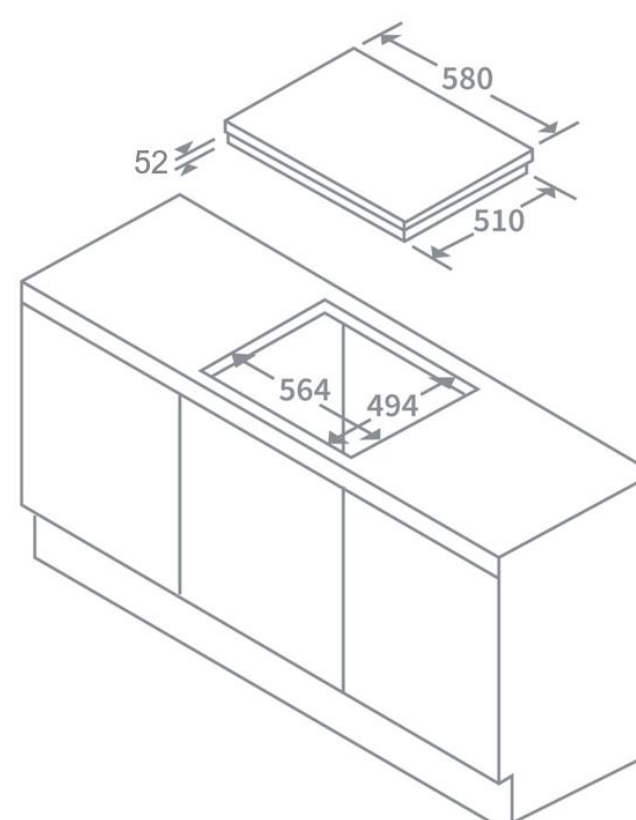

# Product Data Sheet

Prima Code	PRCEH108
Description	60cm Ceramic Hob
Colour	Black
EAN Code	5054913445262
No. of cooking Zones	4 Zones
Features	Child lock function
	Residual heat indicators
	1-99 minute timer (each zone)
	Auto safety shut off mechanism
Controls	Touch control
Control Panel Style	Side panel
Power Levels	9 power levels
Digital Timer Setting	1-99 minute timer
Glass	Black frameless
Front left zone diameter (mm)	145
Rear left zone diameter (mm)	180
Rear right zone diameter (mm)	145
Front right zone diameter (mm)	180
Front left zone power	1200W
Rear left zone power	1800W
Rear right zone power	1200W
Front right zone power	1800W
Nominal Power	6000W
Electrical Voltage (V)	220-240
Frequency (Hz)	50/60
Product Height (mm)	52
Product Width (mm)	580
Product Depth (mm)	510
Cut Out Width (mm)	564
Cut Out Depth (mm)	494
Cut Out Depth (mm)	494
Electrical supply cord length (mm)	n/a
Required clearance above hob (mm)	750
Warranty	5 Year parts & 2 year labour