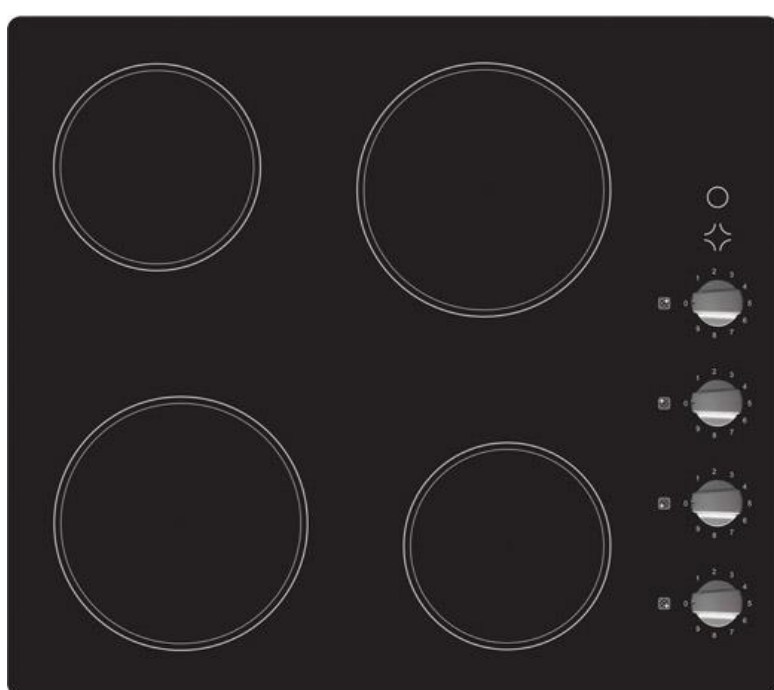

Product Data Sheet

Prima Code	PRCEH104
Description	60cm Ceramic Hob
Colour	Black
EAN Code	5054913327742
No. of cooking Zones	4 Zones
Features	Residual heat indicators
	Auto safety shut off mechanism
Controls	Rotary Control
Control Panel Style	Side panel
Power Levels	9 power levels
Digital Timer Setting	n/a
Glass	Black frameless
Front left zone diameter (mm)	180
Rear left zone diameter (mm)	145
Rear right zone diameter (mm)	180
Front right zone diameter (mm)	145
Centre zone diameter (mm)	n/a
Front left zone power	1800W
Rear left zone power	1200W
Rear right zone power	1800W
Front right zone power	1200W
Centre zone power	n/a
Nominal Power	6000W
Electrical Voltage (V)	220-240
Frequency (Hz)	50/60
Product Height (mm)	52
Product Width (mm)	580
Product Depth (mm)	510
Cut Out Width (mm)	564
Cut Out Depth (mm)	494
Electrical supply cord length (mm)	n/a
Required clearance above hob (mm)	750