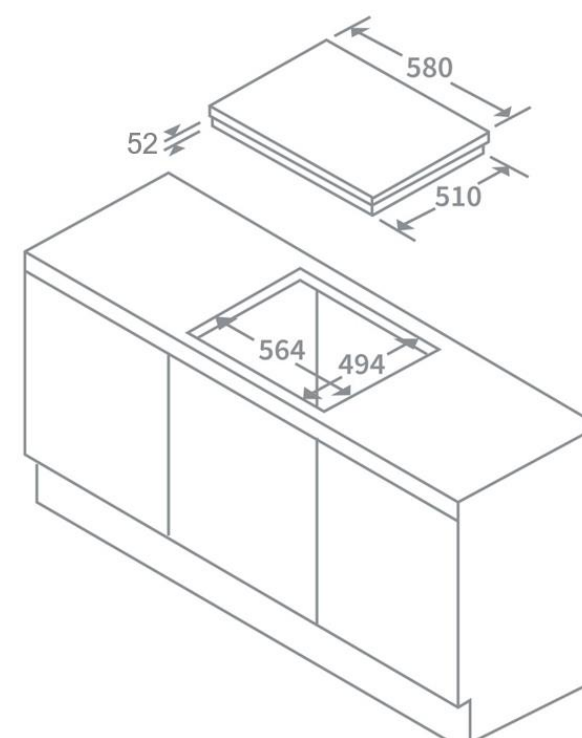

Product Data Sheet

Prima Code	PRCEH104
Description	60cm Ceramic Hob
Colour	Black
EAN Code	5054913327742
No. of cooking Zones	4 Zones
Features	Residual heat indicators
	Auto safety shut off mechanism
Controls	Rotary Control
Control Panel Style	Side panel
Power Levels	9 power levels
Digital Timer Setting	n/a
Glass	Black frameless
Front left zone diameter (mm)	180
Rear left zone diameter (mm)	145
Rear right zone diameter (mm)	180
Front right zone diameter (mm)	145
Centre zone diameter (mm)	n/a
Front left zone power	1800W
Rear left zone power	1200W
Rear right zone power	1800W
Front right zone power	1200W
Centre zone power	n/a
Nominal Power	6000W
Electrical Voltage (V)	220-240
Frequency (Hz)	50/60
Product Height (mm)	52
Product Width (mm)	580
Product Depth (mm)	510
Cut Out Width (mm)	564
Cut Out Depth (mm)	494
Electrical supply cord length (mm)	n/a
Required clearance above hob (mm)	750