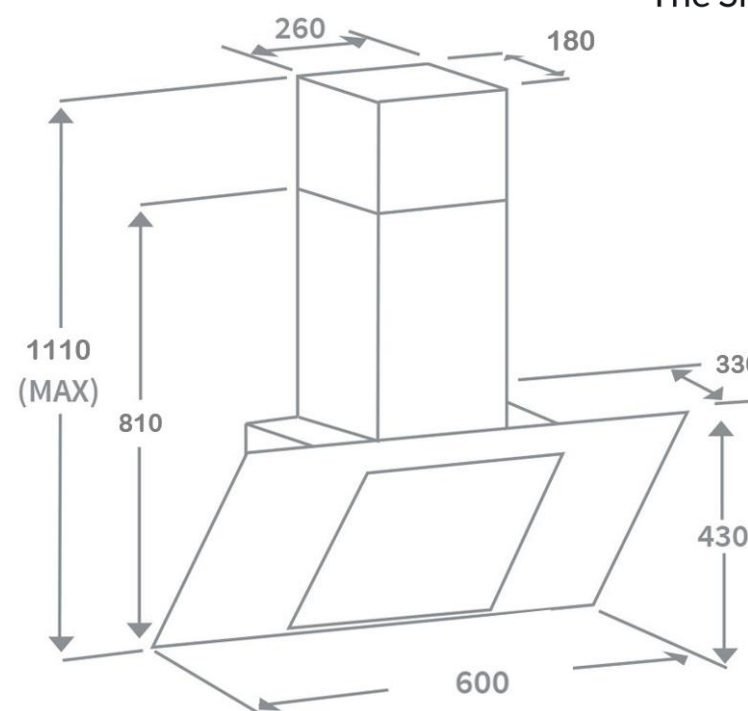

Product Data Sheet

Prima Code	PRAE1002
Description	Angled Glass Hood
Nominal Size	60cm
Colour	Black/Steel
Other Features	15 minute auto-stop timer, White LED display
Controls	Touch Control
Speed Settings	3
EAN Code	5034109782241
Extraction Rate (m3/hr) - Speed 1	190
Extraction Rate (m3/hr) - Speed 2	228
Extraction Rate (m3/hr) - Speed 3	350
Extraction Rate (m3/hr) - Booster	n/a
Free Airflow (m3/hr) - Speed 1	300
Free Airflow (m3/hr) - Speed 2	360
Free Airflow (m3/hr) - Speed 3	550
Free Airflow (m3/hr) - Booster	n/a
Noise Level dBA - Speed 1	54
Noise Level dBA - Speed 2	61
Noise Level dBA - Speed 3	66
Noise Level dBA - Booster	n/a
Grease Filters	Aluminium
Required Height over Gas Hob (mm)	550
Required Height over Electric Hob (mm)	550
Lights	1W LED (x2)
Energy Class	B
Power Supply	3A
Total Rated Power Consumption	112W
Product Height (mm)	810-1110
Product Width (mm)	600
Product Depth (mm)	330
Chimney/Flue Width (mm)	260
Chimney/Flue Depth (mm)	180
Outlet Diameter	125mm
Carbon Filters (Optional)	PRF006
Ducting Kit (Optional)	PRDK125