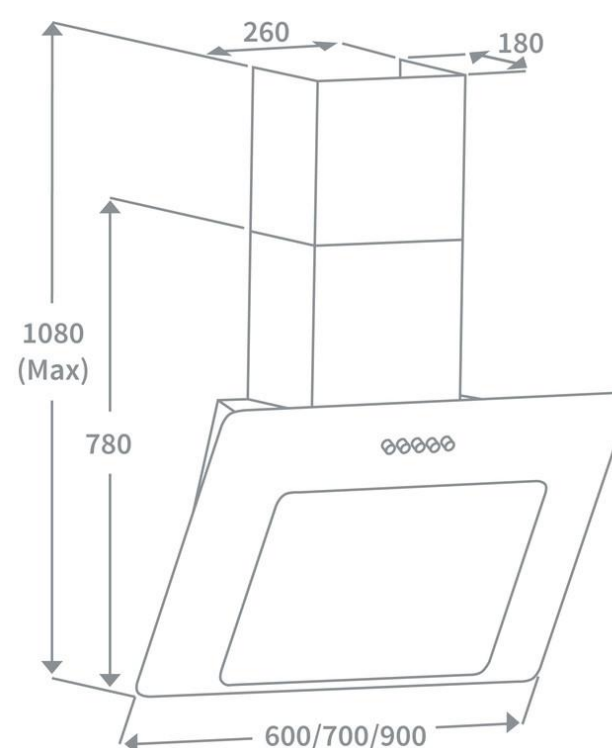

Product Data Sheet

Prima Code	PRAE0022
Description	Angled Glass Hood
Nominal Size	90cm
Colour	Black
Controls	Push Button
Speed Settings	3
EAN Code	5034109751599
Extraction Rate (m3/hr) - Speed 1	190
Extraction Rate (m3/hr) - Speed 2	228
Extraction Rate (m3/hr) - Speed 3	350
Extraction Rate (m3/hr) - Booster	n/a
Free Airflow (m3/hr) - Speed 1	300
Free Airflow (m3/hr) - Speed 2	360
Free Airflow (m3/hr) - Speed 3	550
Free Airflow (m3/hr) - Booster	n/a
Noise Level dBA - Speed 1	54
Noise Level dBA - Speed 2	61
Noise Level dBA - Speed 3	66
Noise Level dBA - Booster	n/a
Grease Filters	Aluminium
Required Height over Gas Hob (mm)	550
Required Height over Electric Hob (mm)	550
Lights	1W LED (x2)
Energy Class	B
Power Supply	3A
Total Rated Power Consumption	112W
Product Height (mm)	780-1080
Product Width (mm)	900
Product Depth (mm)	313
Chimney/Flue Width (mm)	260
Chimney/Flue Depth (mm)	180
Outlet Diameter	125mm
Carbon Filters (Optional)	PRF006
Ducting Kit (Optional)	PRDK125