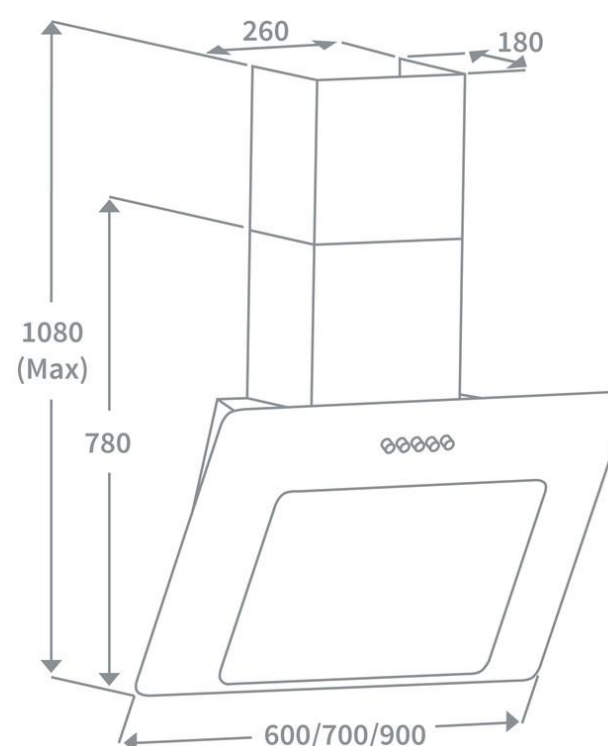

# Product Data Sheet

Prima Code	PRAE0020
Description	Angled Glass Hood
Nominal Size	70cm
Colour	Black
Controls	Push Button
Speed Settings	3
EAN Code	5034109751582
Extraction Rate (m3/hr) - Speed 1	190
Extraction Rate (m3/hr) - Speed 2	228
Extraction Rate (m3/hr) - Speed 3	387
Free Airflow (m3/hr) - Speed 1	300
Free Airflow (m3/hr) - Speed 2	360
Free Airflow (m3/hr) - Speed 3	550
Noise Level dBA - Speed 1	54
Noise Level dBA - Speed 2	61
Noise Level dBA - Speed 3	62
Grease Filters	Aluminium
Required Height over Gas Hob (mm)	550
Required Height over Electric Hob (mm)	550
Lights	1W LED (x2)
Energy Class	B
Power Supply	3A
Total Rated Power Consumption	112W
Product Height (mm)	780-1080
Product Width (mm)	700
Product Depth (mm)	313
Chimney/Flue Width (mm)	260
Chimney/Flue Depth (mm)	180
Outlet Diameter	125mm
Carbon Filters (Optional)	PRF006
Ducting Kit (Optional)	PRDK125
Guarantee	5 Year parts & 2 year labour