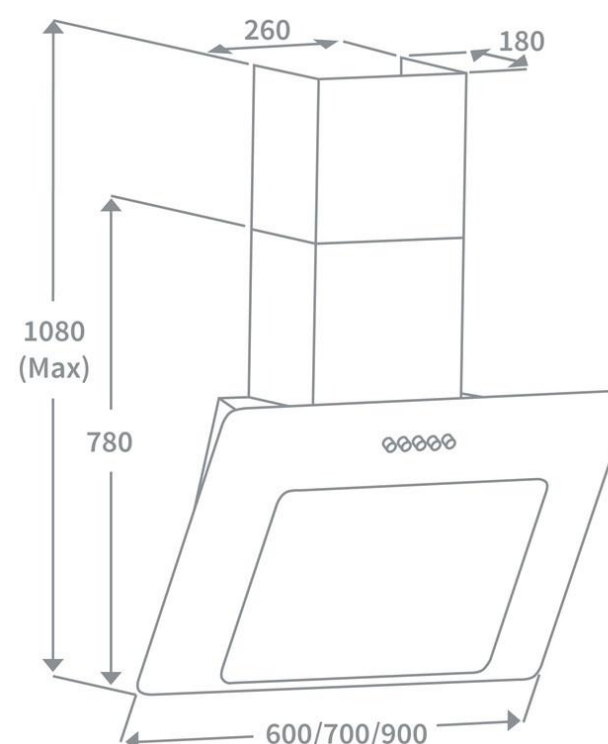

Product Data Sheet

Prima Code	PRAE0018
Description	Angled Glass Hood
Nominal Size	60cm
Colour	Black
Controls	Push Button
Speed Settings	3
EAN Code	5034109751575
Extraction Rate (m3/hr) - Speed 1	190
Extraction Rate (m3/hr) - Speed 2	228
Extraction Rate (m3/hr) - Speed 3	350
Extraction Rate (m3/hr) - Booster	n/a
Free Airflow (m3/hr) - Speed 1	300
Free Airflow (m3/hr) - Speed 2	360
Free Airflow (m3/hr) - Speed 3	550
Free Airflow (m3/hr) - Booster	n/a
Noise Level dBA - Speed 1	54
Noise Level dBA - Speed 2	60
Noise Level dBA - Speed 3	66
Noise Level dBA - Booster	n/a
Grease Filters	Aluminium
Required Height over Gas Hob (mm)	550
Required Height over Electric Hob (mm)	550
Lights	1W LED (x2)
Energy Class	B
Power Supply	3A
Total Rated Power Consumption	112W
Product Height (mm)	780-1080
Product Width (mm)	600
Product Depth (mm)	313
Chimney/Flue Width (mm)	260
Chimney/Flue Depth (mm)	180
Outlet Diameter	125mm
Carbon Filters (Optional)	PRF006
Ducting Kit (Optional)	PRDK125