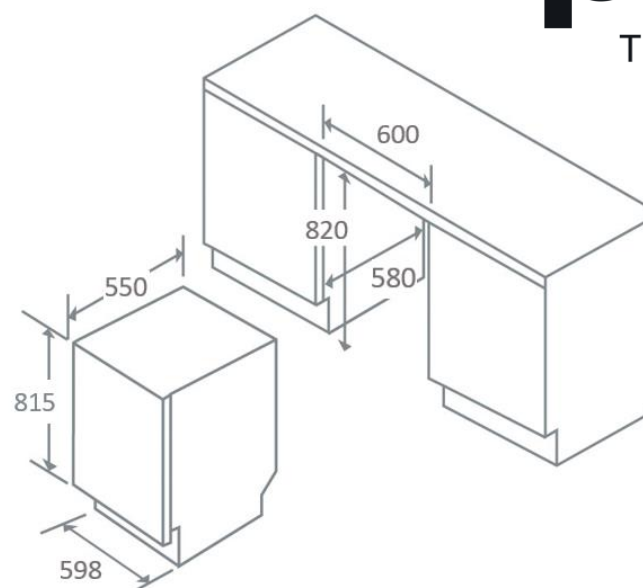

# Product Data Sheet

**prima**<sup>+</sup>  
The Smarter Choice™

Prima Code	LPR661A
Description	60cm Dishwasher
Nominal Size	60cm
EAN Code	5034109766685
Colour	SS Panel
Place settings	14
Maximum plate diameter	12 Inches (308mm)
Spray levels	2
Programmes	Intensive (50-70°C)
	Normal (45-65°C)
	Eco (45-65°C)
	Glass (40-60°C)
	90 minute (65°C)
	Fast wash: 30 minutes (45-55°C)
Features	Digital LED timer display
	Extra dry function
	Delay timer (0-24 hours)
	Half load function
	Rinse aid indicator
	Salt indicator
	Adjustable upper basket
	Fold-down rack on lower basket
	Fold-up cup shelves on upper basket
	Cutlery basket
	Front-adjustable legs
	Tension-adjustable door spring
Connection cable length	1.5 metres
Plug	Supplied with moulded UK plug
Max noise level	49dBA
Energy class	A++
Drying Efficiency	A
Energy consumption per annum	266kWh
Energy consumption per standard cycle	0.93kWh
Water consumption per annum	3080 litres
Water consumption per standard cycle	11 litres
Water pressure	0.4-10 bar
Rated power	1930W
Electrical Voltage	230V
Frequency	50Hz
Fuse rating	10A
Product Height (mm)	815
Product Width (mm)	598
Product Depth (mm)	550 (door closed)/1150 (door open)
Cavity Height (mm)	820
Cavity Width (mm)	600
Cavity Depth (mm)	580