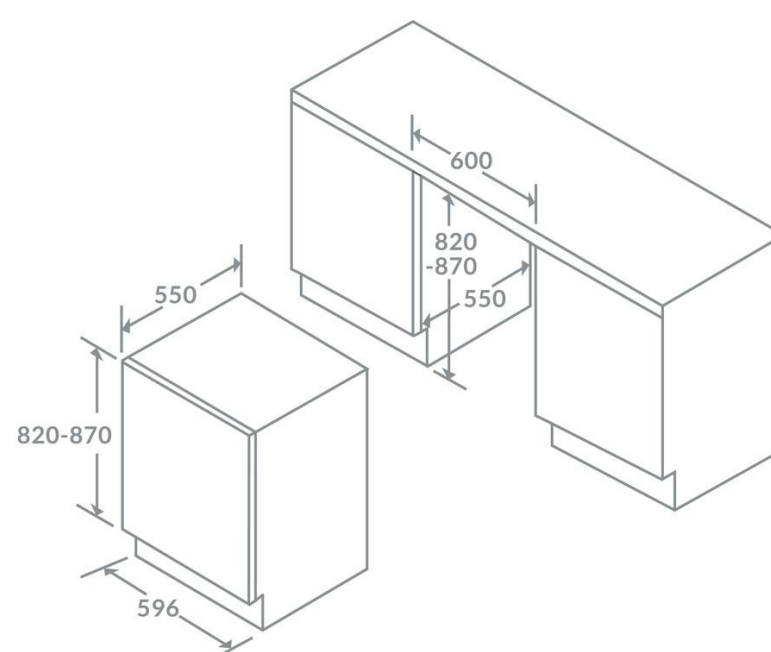

Product Data Sheet

Prima Code	LPR132A1
Description	Under Counter Fridge with Ice Box
Colour	White
EAN Code	5034109422260
Energy Rating	A+
Features	Silver trims on shelves & door balconies
	2 glass shelves
	2 door balconies
	2 salad crispers
	Reversible door
	1 egg tray
	Flame retardent metal back
Door	Reversible door
Hinges	Fixed: Hettich Hinges
Legs	Adjustable
Cable Length	160cm
Shelves & balconies	Clear
Gross Capacity	118 Litres
Net Capacity	117 Litres
Net Capacity - Fridge	100 Litres
Net Capacity - Freezer	17 Litres
Auto/Manual Fridge	Automatic defrost fridge
Auto/Manual Freezer	Manual defrost freezer
Freezer Rating	****
Maximum Noise Level	39dBA
Temperature Range	0-10°C/-18°C
Energy consumption per 24h	0.505kw24h
Energy consumption per annum	184kWh
Power Supply	13A
Refrigerant type	R600a
Connection	UK Plug
Product Height (mm)	820-870
Product Width (mm)	596
Product Depth (mm)	550