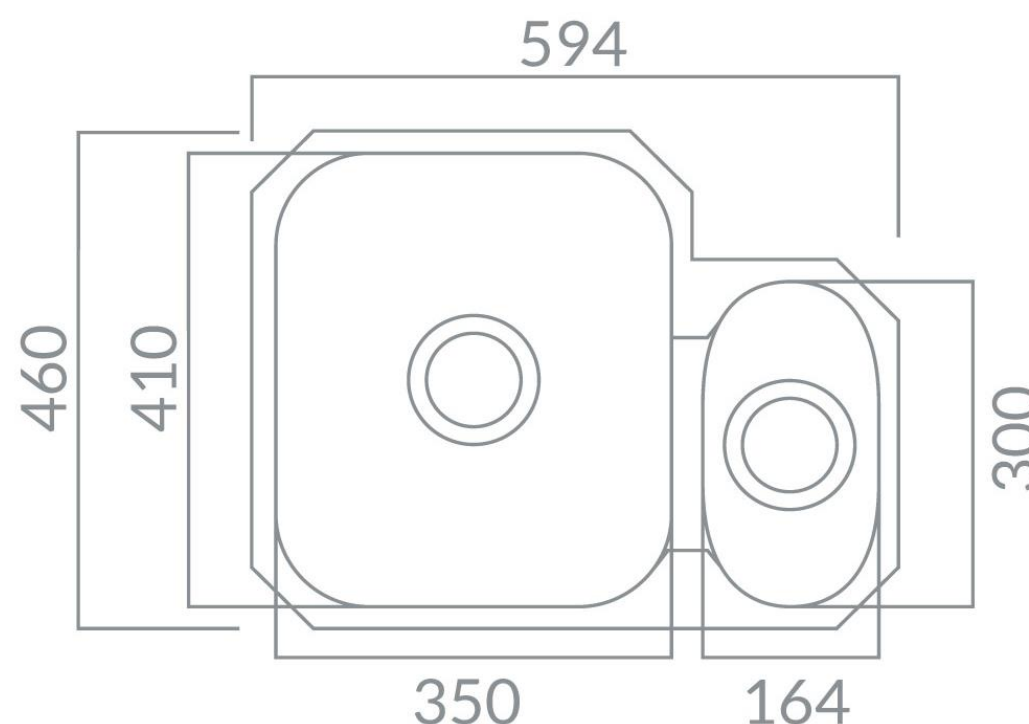

# Product Data Sheet

Prima Code	CPR514
Description	Prima 1.5B Undermount Right Hand Small Bowl Sink
Colour	Grey/Silver
Material	SS304 powder coated Stainless Steel
Stainless Steel Thickness (mm)	0.8
Finish	Polished
Fitting Style	Undermount
Sealant Strip (Incl./Separate)	N/A
No. Drainers	0
No. Tap Holes	0
Dimensions (mm)	W 594 x D 460 x H 190
Main Bowl Dimensions (mm)	W 350 x D 410 x H 190
Half Bowl Dimensions (mm)	W 164 x D 300 x H 110
Cut out depth (mm)	417
Cut out width (mm)	549
Minimum cabinet width (mm)	600
Main Bowl Radius (mm)	88
Half Bowl Radius (mm)	88
Drainer (RH/LH)	No Drainer
Reversible	No
Accessories (included)	Waste, overflow & template
Accessories (optional)	CPR108 Plumbing kit
Waste disposer compatible	Yes
Boxed/Sleeved packaging	Boxed
Guarantee	Lifetime