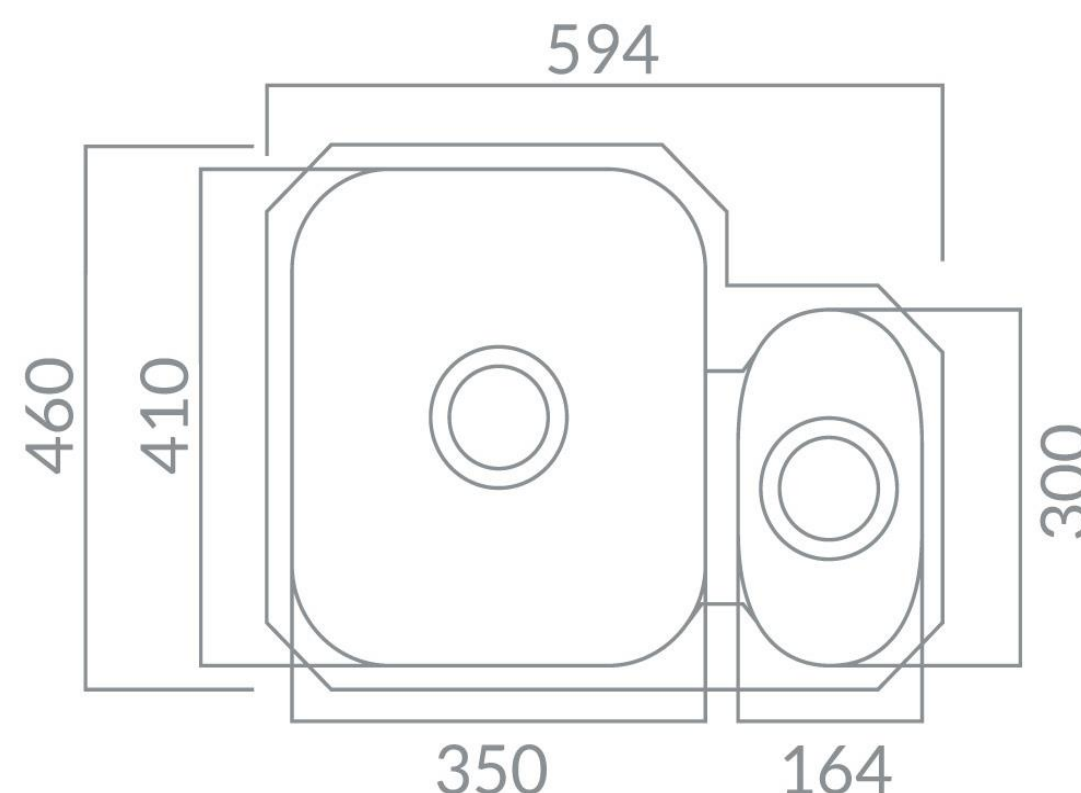

# Product Data Sheet

Prima Code	CPR512
Description	Prima 1.5B Undermount Right Hand Small Bowl Sink
Colour	Grey/Silver
Material	SS304 powder coated Stainless Steel
Stainless Steel Thickness (mm)	0.8
Finish	Polished
Fitting Style	Undermount
Sealant Strip (Incl./Separate)	N/A
No. Drainers	0
No. Tap Holes	0
Dimensions (mm)	W 594 x D 460 x H 190
Main Bowl Dimensions (mm)	W 350 x D 410 x H 190
Half Bowl Dimensions (mm)	W 164 x D 300 x H 110
Cut out depth (mm)	417
Cut out width (mm)	549
Minimum cabinet width (mm)	600
Main Bowl Radius (mm)	89
Half Bowl Radius (mm)	89
Drainer (RH/LH)	No Drainer
Reversible	No
Accessories (included)	Waste, overflow & template
Accessories (optional)	CPR108 Plumbing kit
Waste disposer compatible	Yes
Boxed/Sleeved packaging	Boxed
Guarantee	Lifetime