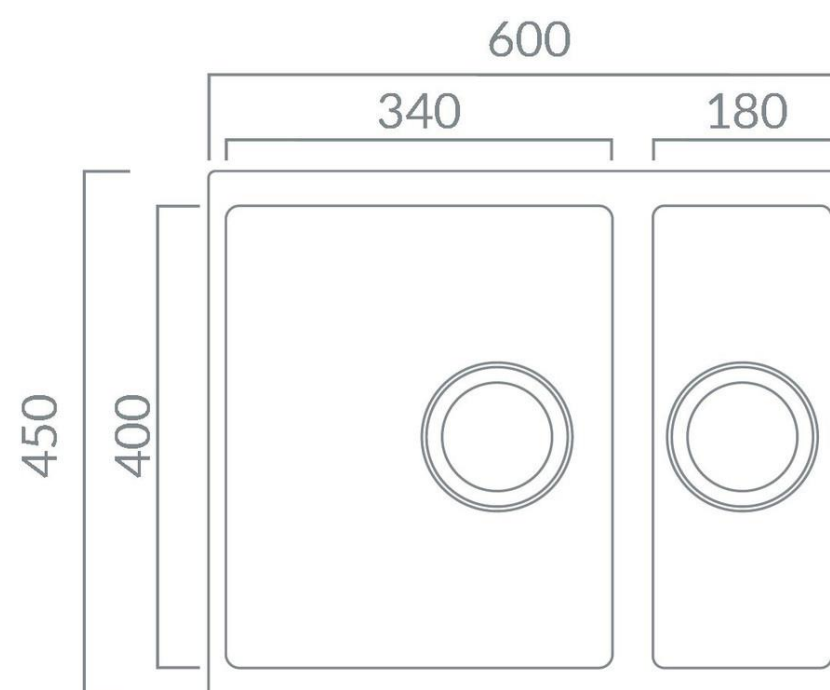

Product Data Sheet

Prima Code	CPR510
Description	Prima+ 1.5 Bowl Reversible Undermount Sink
Colour	Grey/Silver
Material	SS304 powder coated Stainless Steel
Stainless Steel Thickness (mm)	0.8
Finish	Polished
Fitting Style	Undermount
Sealant Strip (Incl./Separate)	N/A
No. Drainers	0
No. Tap Holes	0
Features	Extra deep bowl
Dimensions (mm)	W 600 x D 450 x H 180
Main Bowl Dimensions (mm)	W 340 x D 400 x H 180
Half Bowl Dimensions (mm)	W 180 x D 400 x H 120
Cut out depth (mm)	410
Cut out width (mm)	560
Minimum cabinet width (mm)	600
Main Bowl Radius (mm)	25
Half Bowl Radius (mm)	25
Drainer (RH/LH)	No Drainer
Reversible	Yes
Accessories (included)	Waste, overflow & template
Accessories (optional)	CPR108 Plumbing kit
Waste disposer compatible	Yes
Boxed/Sleeved packaging	Boxed
Guarantee	Lifetime