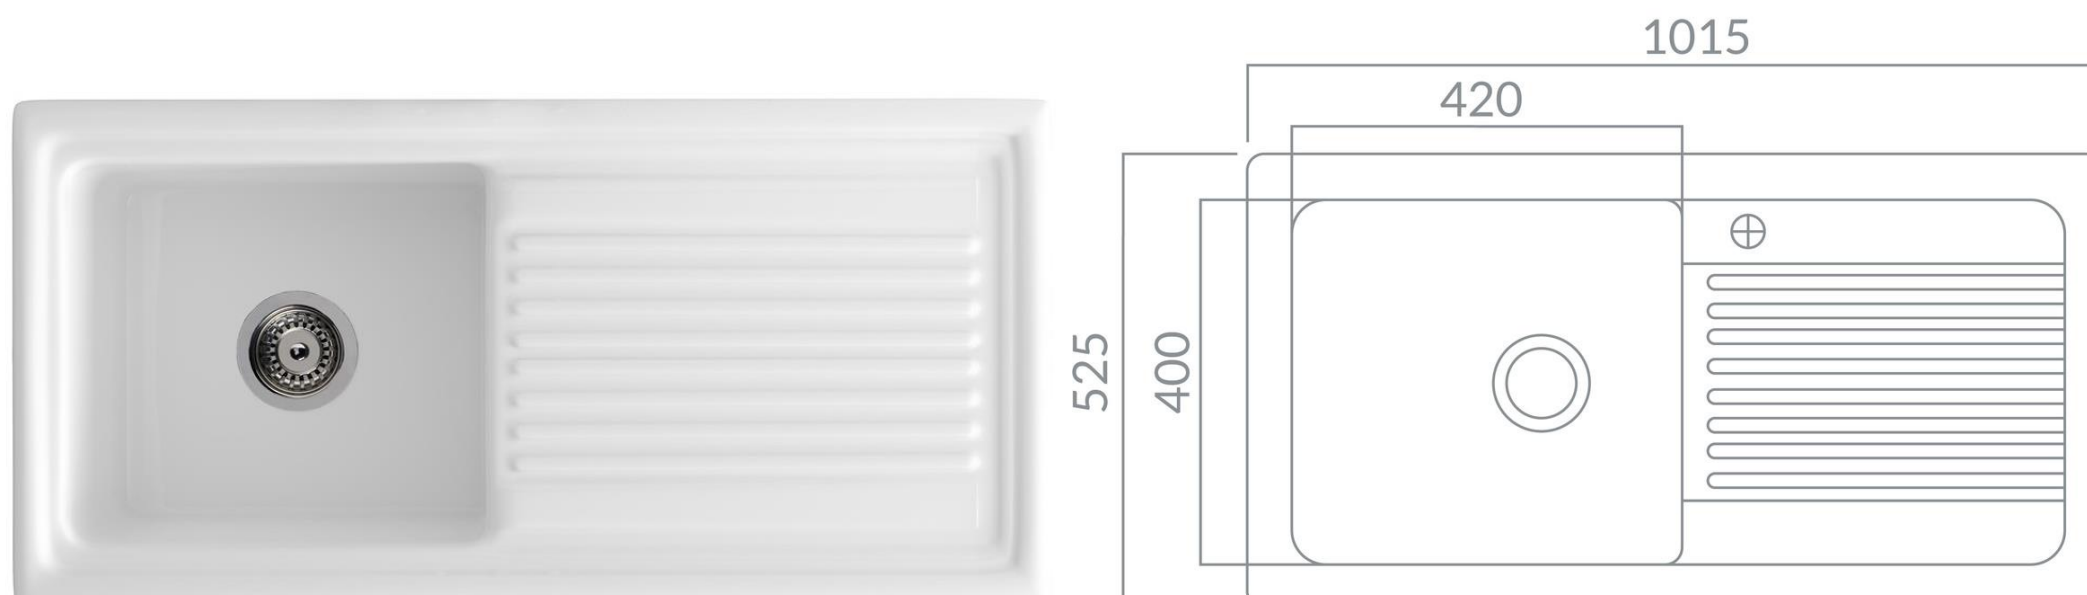

Product Data Sheet

Prima Code	CPR412
Description	Prima 1B Traditional Ceramic Inset Sink
Colour	White
Material	Ceramic
Thickness	30mm
Finish	Gloss
Fitting Style	Inset
Sealant Strip (Incl./Separate)	N/A
No. Drainers	1
No. Tap Holes	0
Features	Extra deep bowl
Dimensions (mm)	W 1015 x D 525 x H 220
Main Bowl Dimensions (mm)	W 420 x D 400 x H 220
Cut out depth (mm)	505
Cut out width (mm)	995
Minimum cabinet width (mm)	600
Main Bowl Radius	20mm
Drainer (RH/LH)	Both
Reversible	Yes
Accessories (included)	Waste & overflow
Accessories (optional)	CPR106 Plumbing kit
Waste disposer compatible	Yes
Boxed/Sleeved packaging	Boxed
Guarantee	Lifetime