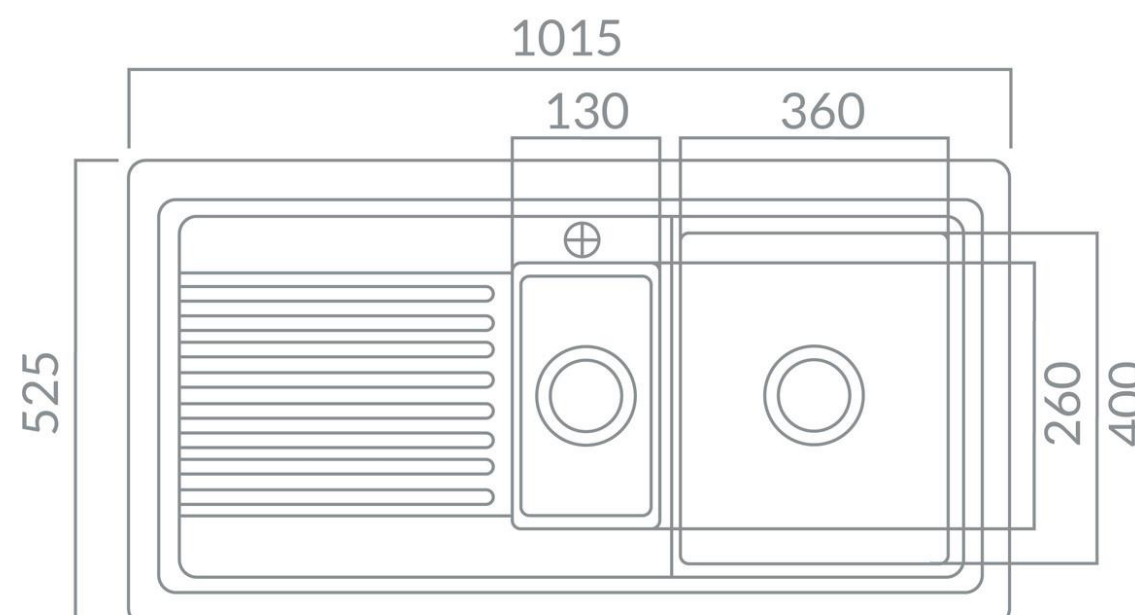

Product Data Sheet

Prima Code	CPR410
Description	Prima 1.5B Traditional Ceramic Inset Sink
Colour	White
Material	Ceramic
Thickness	30mm
Finish	Gloss
Fitting Style	Inset
Sealant Strip (Incl./Separate)	N/A
No. Drainers	1
No. Tap Holes	0
Features	Extra deep bowl
Dimensions (mm)	W 1015 x D 525 x H 220
Main Bowl Dimensions (mm)	W 420 x D 400 x H 220
Half Bowl Dimensions (mm)	W 130 x D 260 x H 120
Cut out depth (mm)	505
Cut out width (mm)	995
Minimum cabinet width (mm)	600
Main Bowl Radius	20mm
Half Bowl Radius	15mm
Drainer (RH/LH)	Both
Reversible	Yes
Accessories (included)	Waste & overflow
Accessories (optional)	CPR108 Plumbing kit
Waste disposer compatible	Yes
Boxed/Sleeved packaging	Boxed
Guarantee	Lifetime